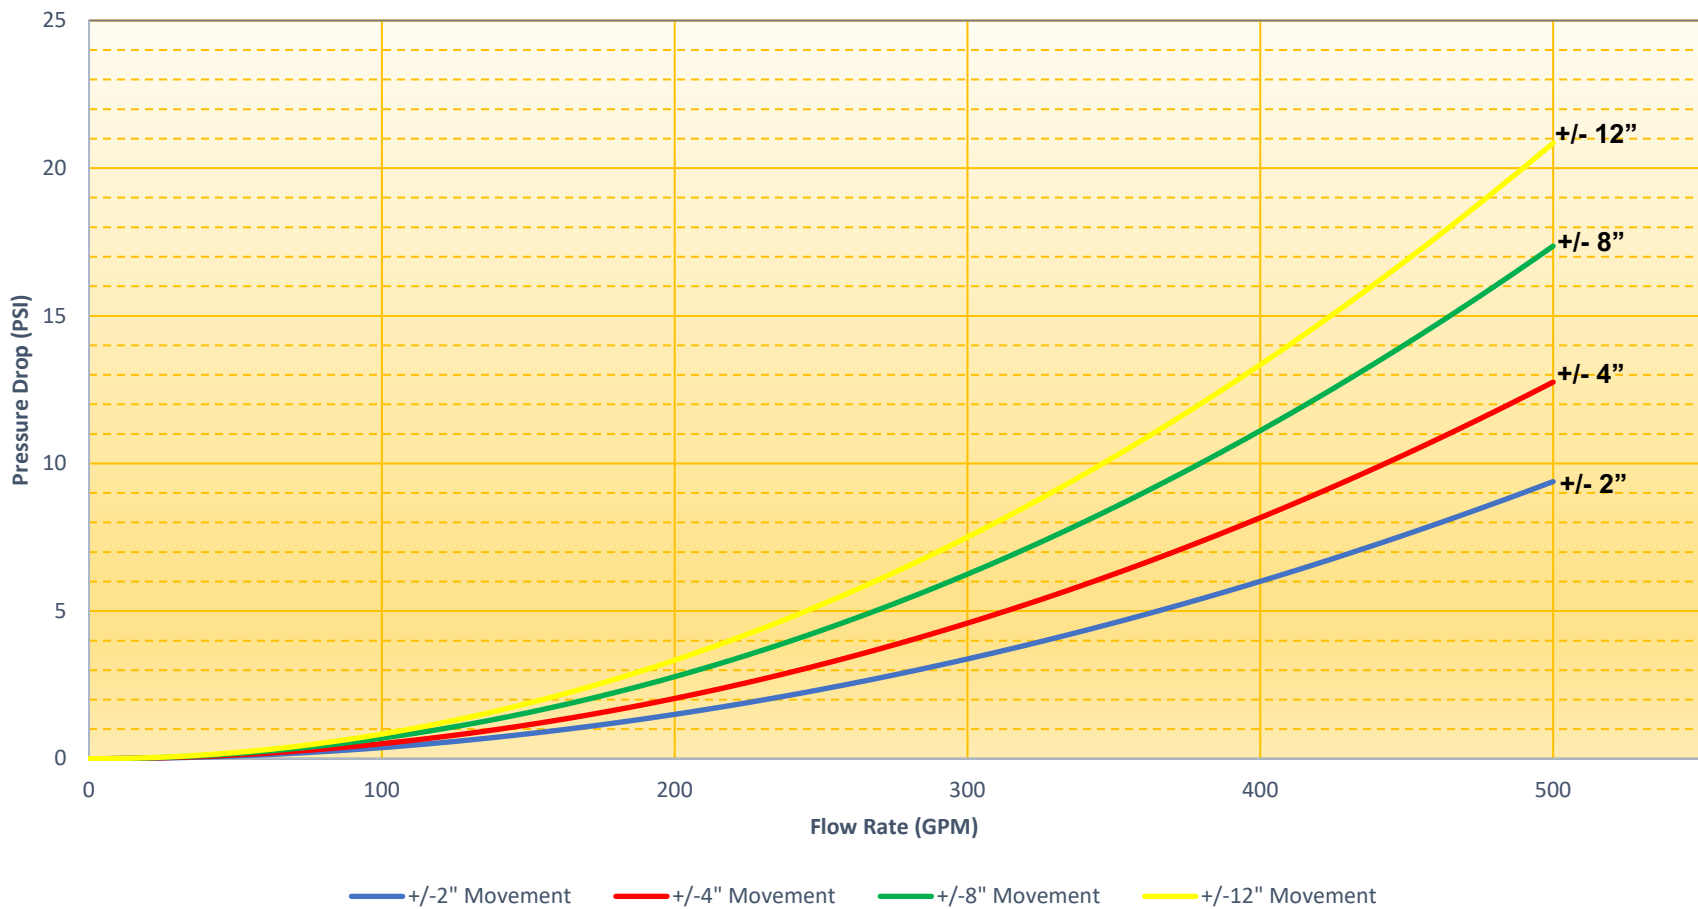

### 2" Metraflex FireStrait Pressure Drop

### 2-1/2" Metraflex FireStrait Pressure Drop

### 3" Metraflex FireStrait Pressure Drop

### 4" Metraflex FireStrait Pressure Drop