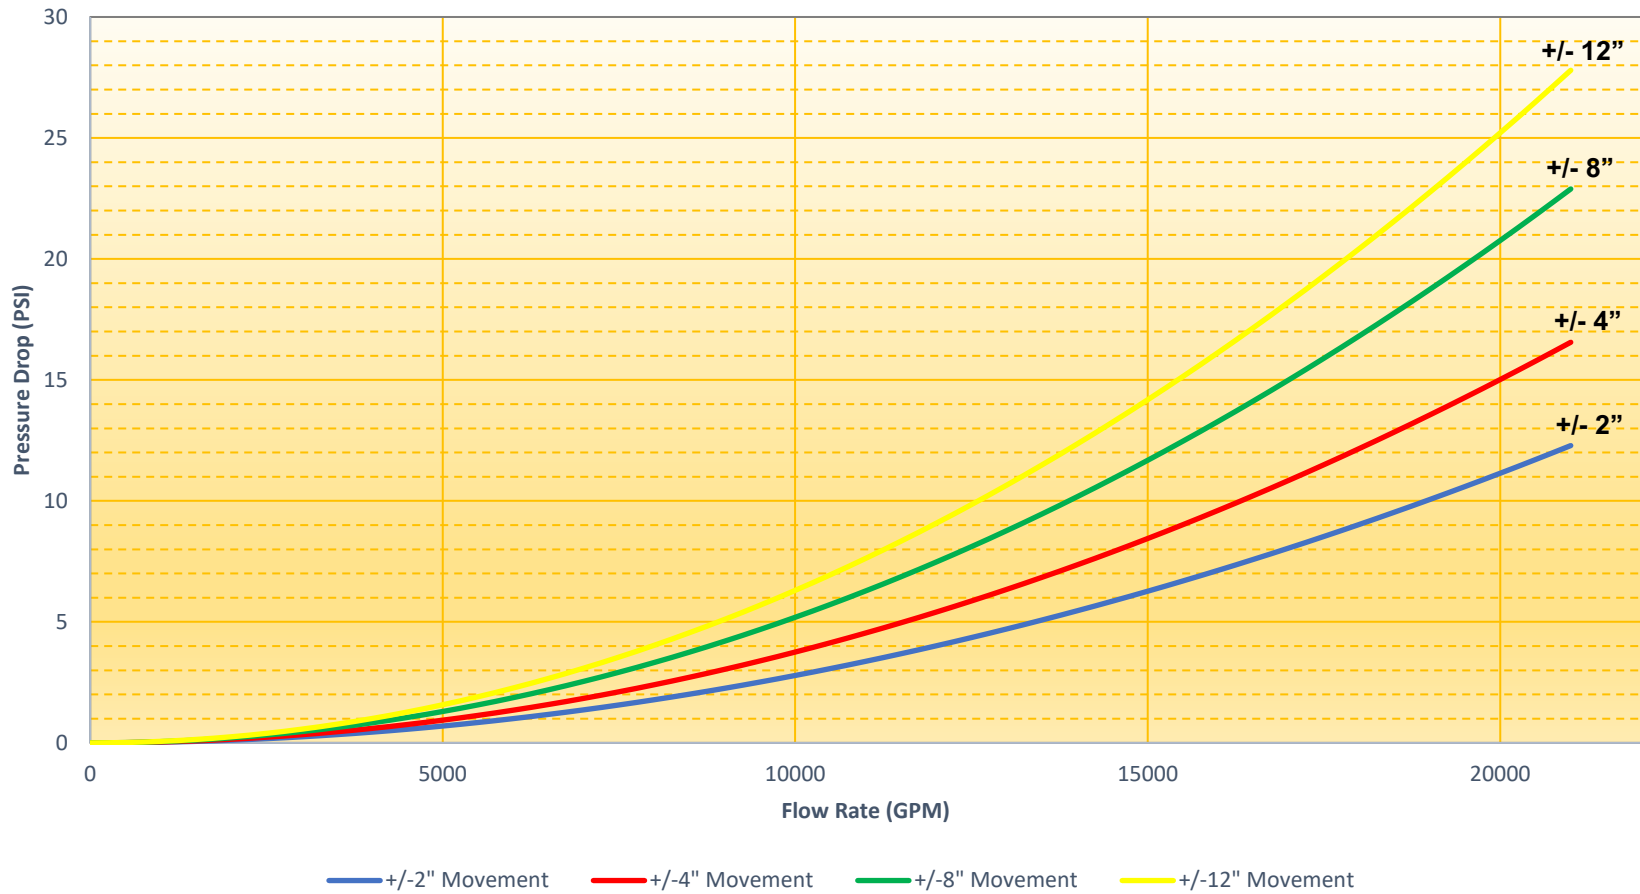

10" Metraflex FireStrait Pressure Drop