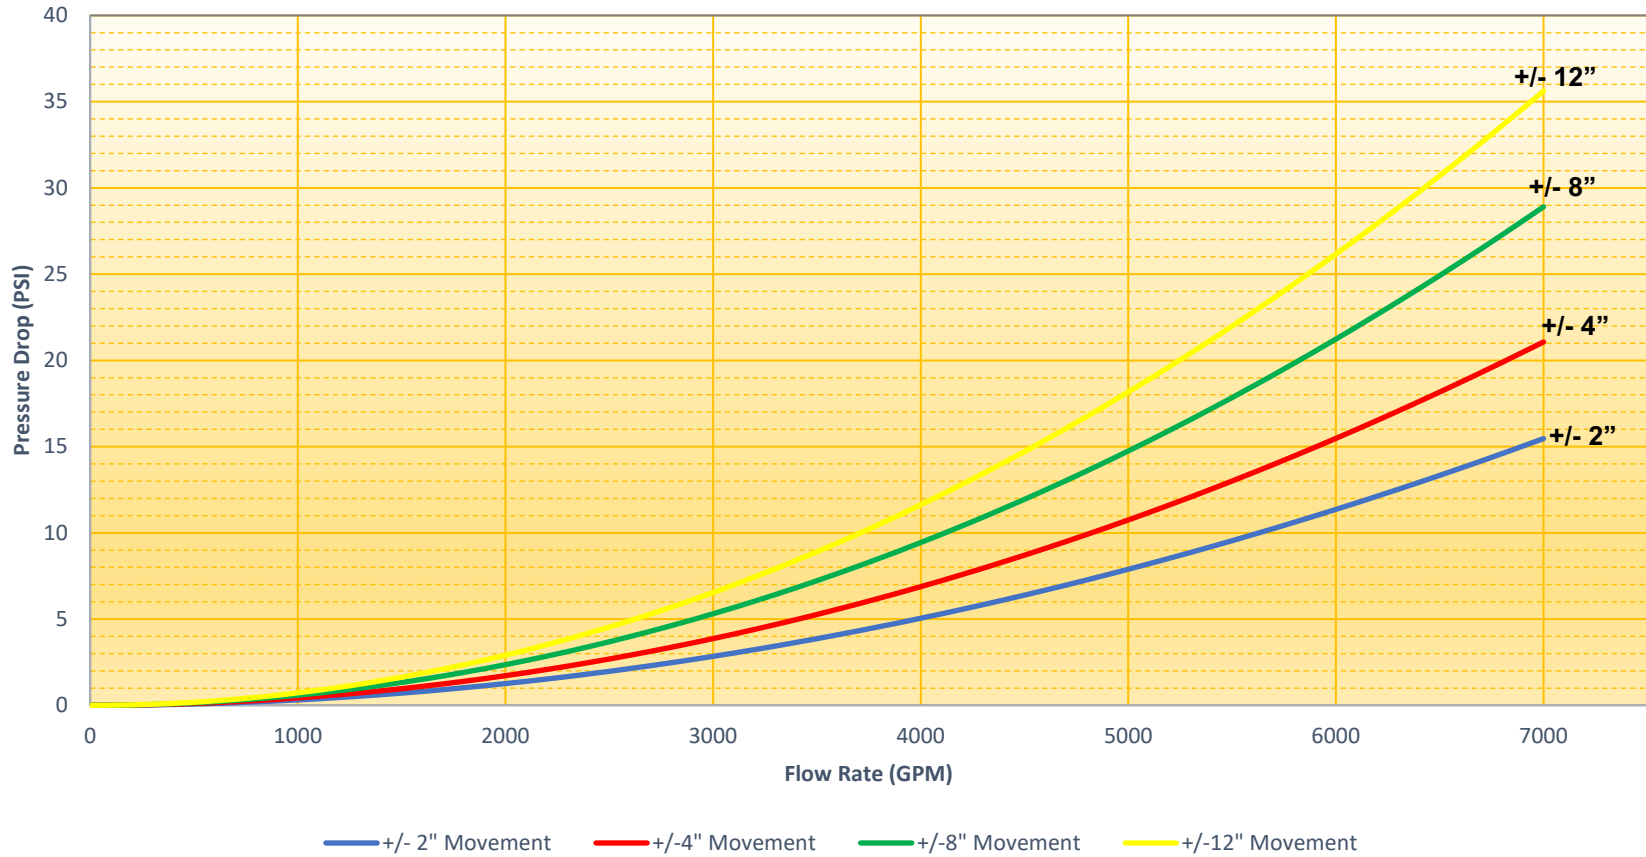

6" Metraflex FireStrait Pressure Drop