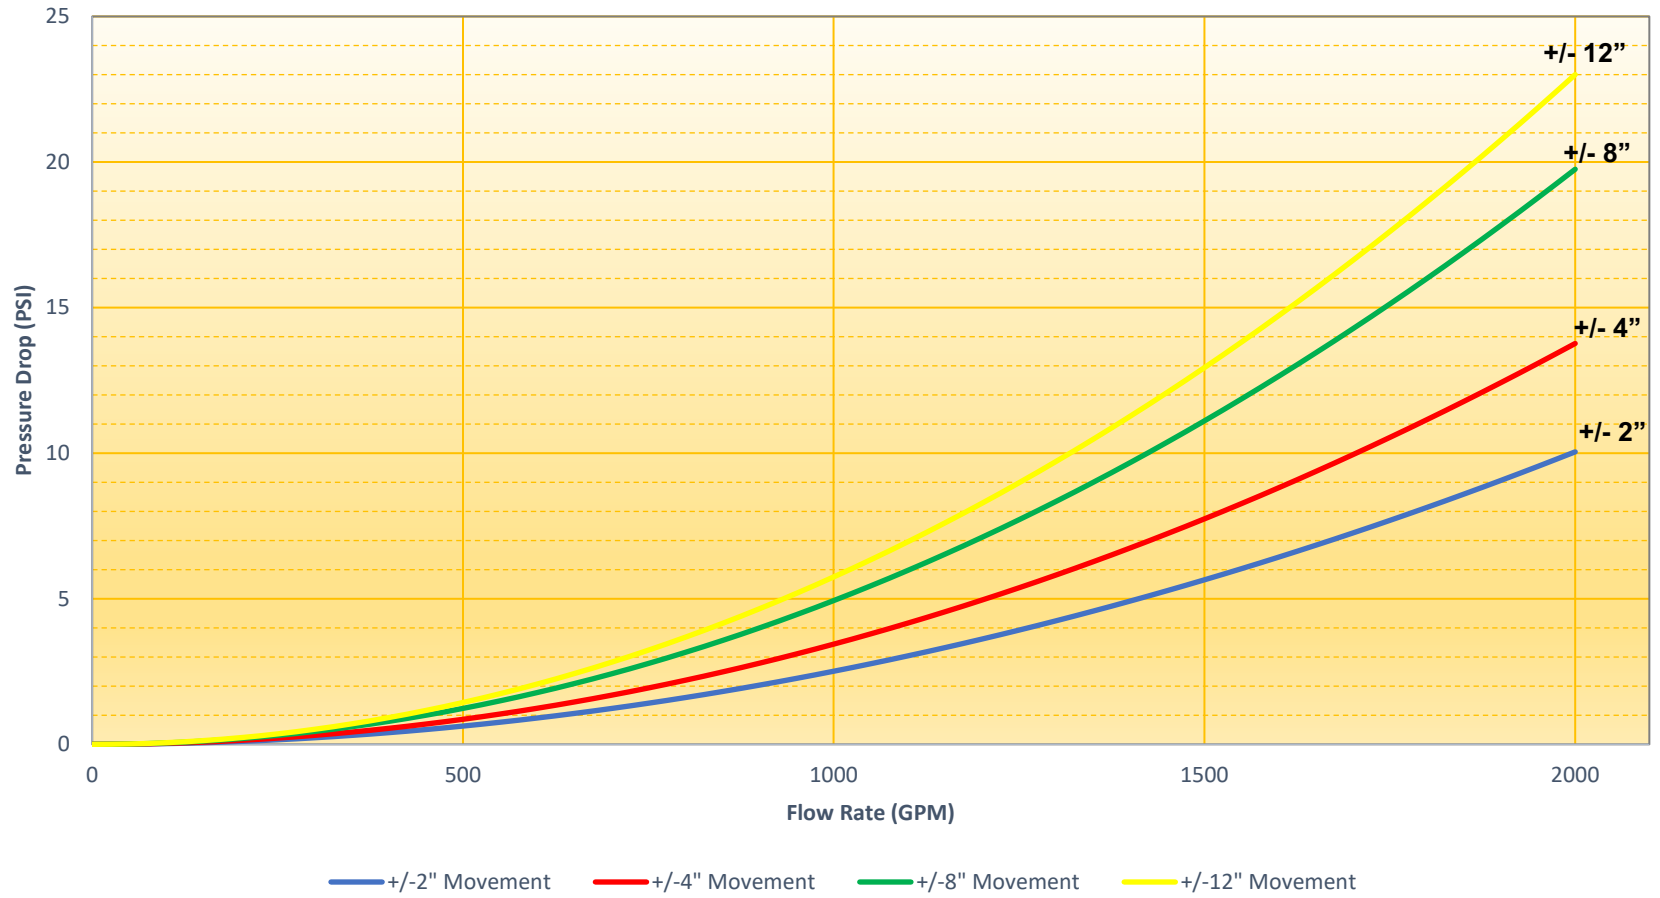

4" Metraflex FireStrait Pressure Drop