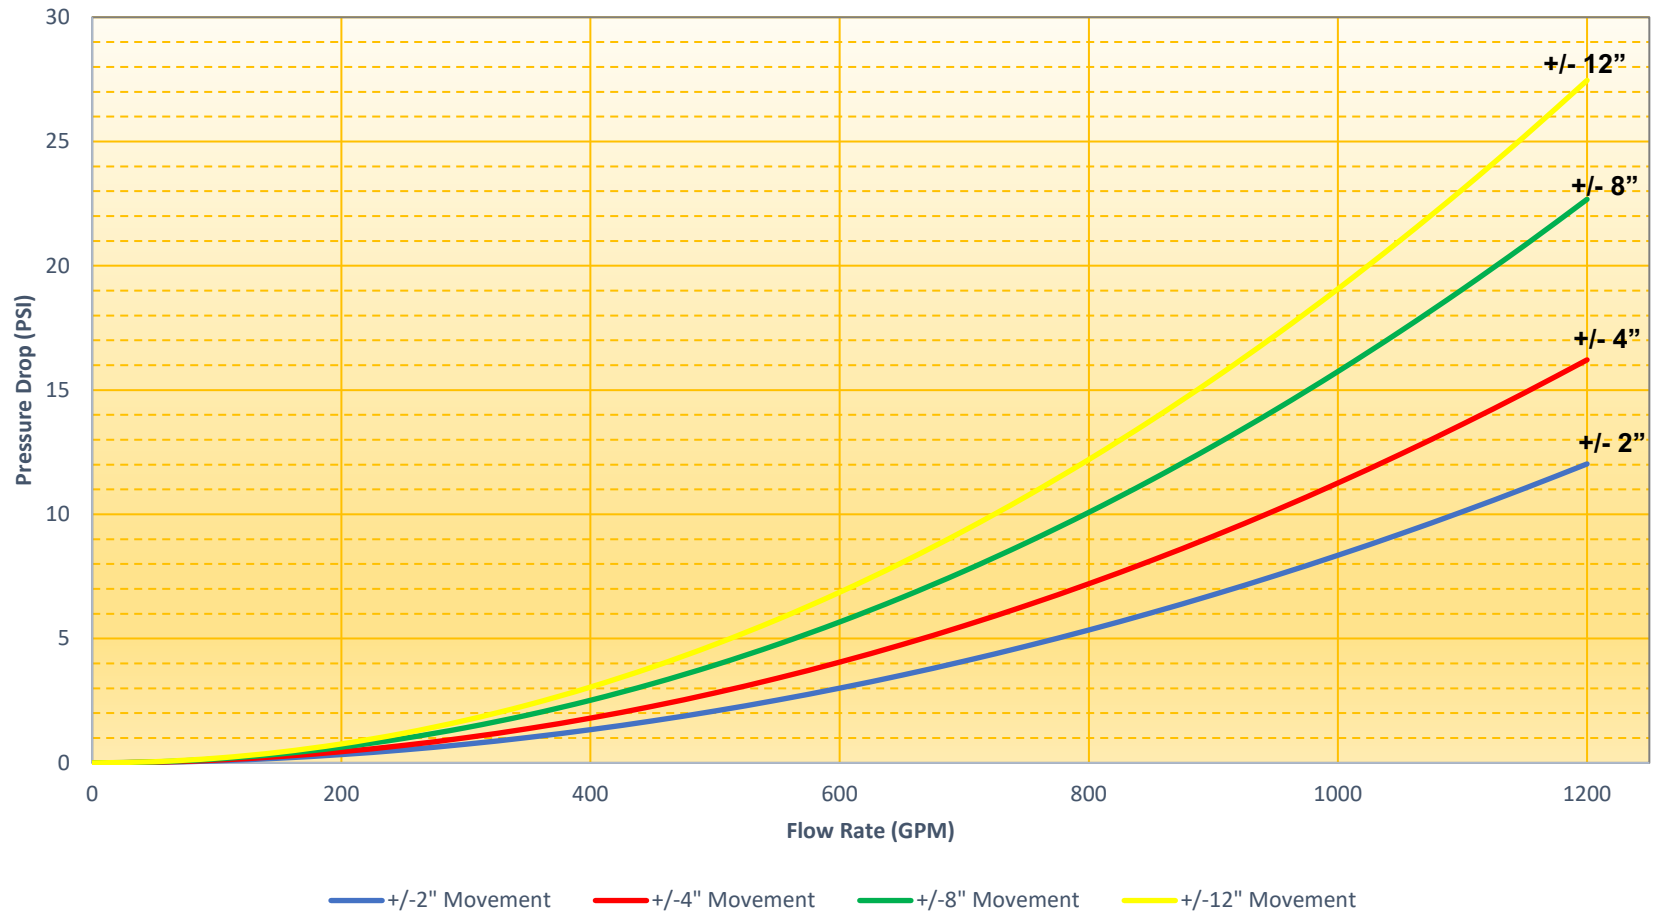

### 2" Metraflex FireStrait Pressure Drop

### 2-1/2" Metraflex FireStrait Pressure Drop

### 3" Metraflex FireStrait Pressure Drop

### 4" Metraflex FireStrait Pressure Drop