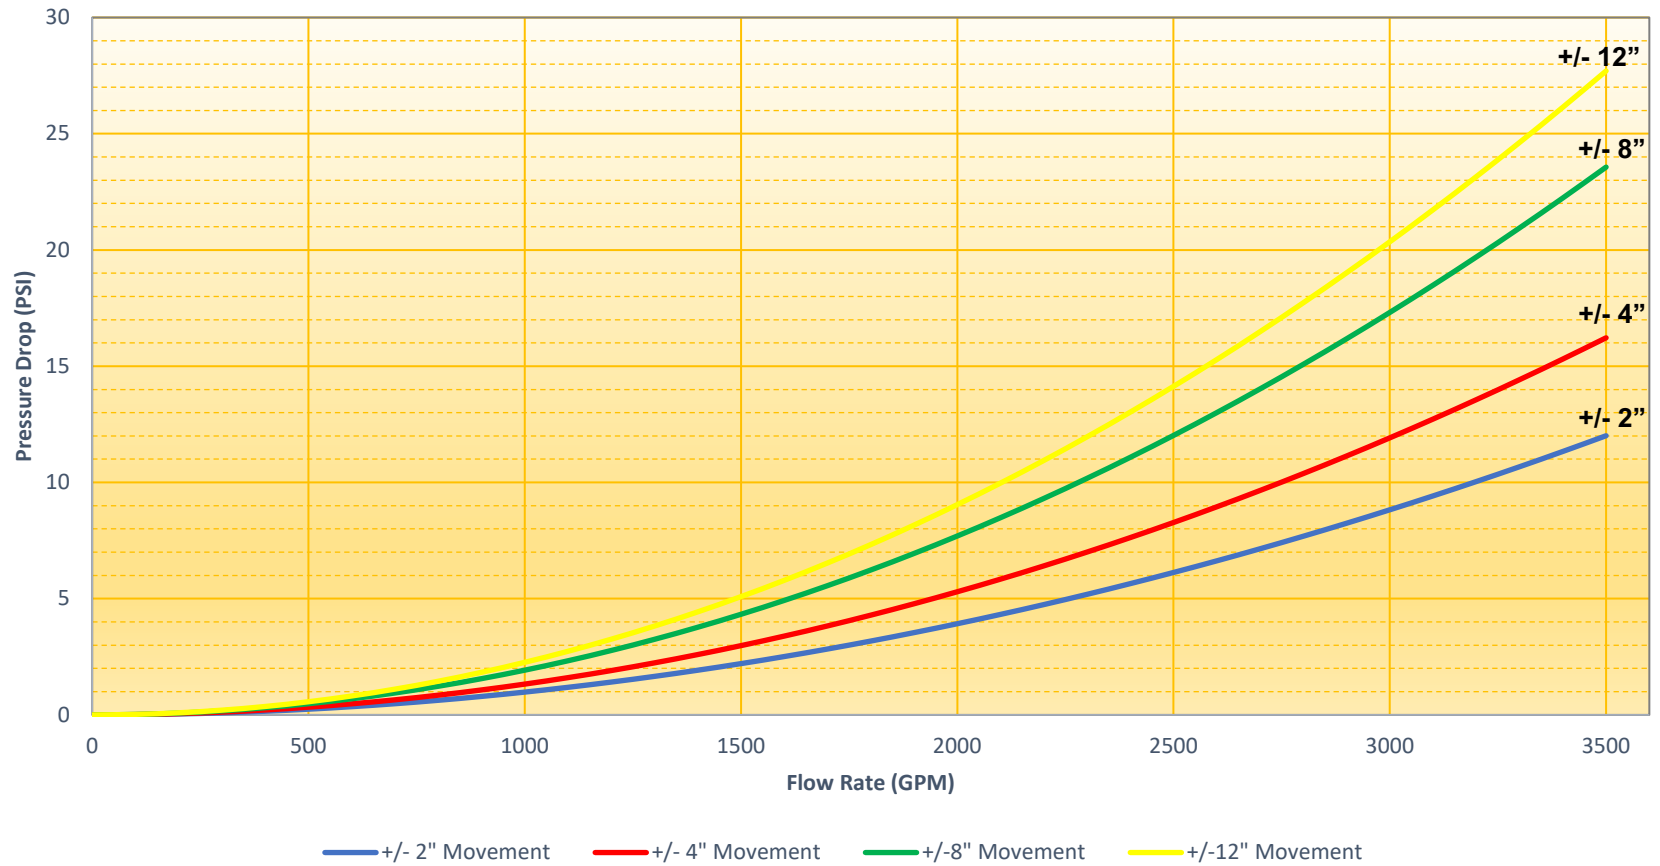

5" Metraflex FireStrait Pressure Drop