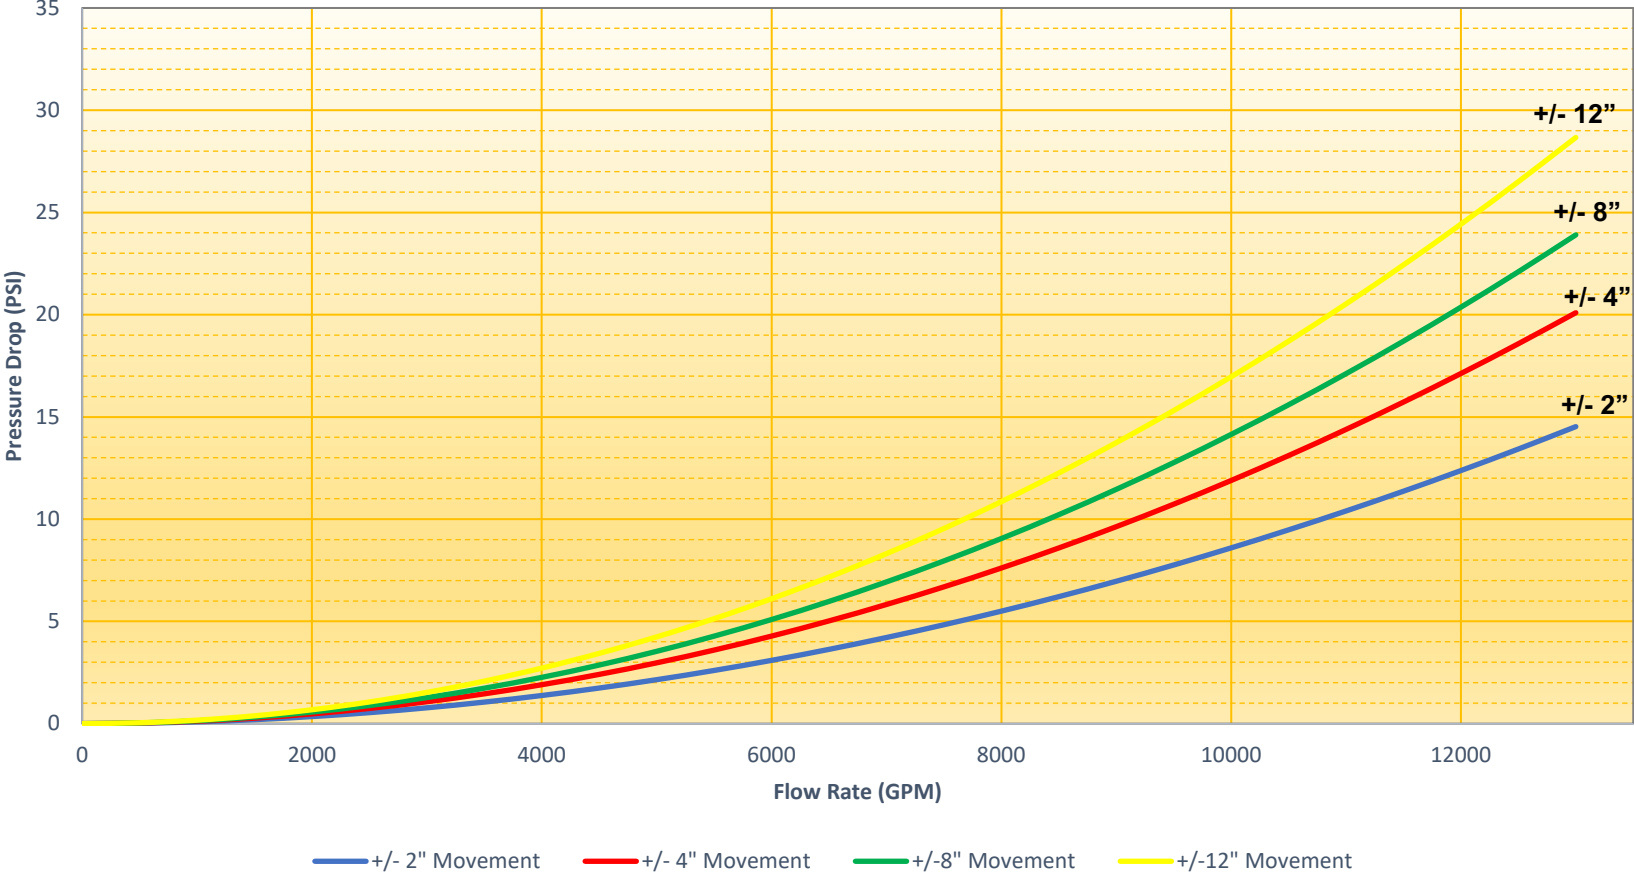

8" Metraflex FireStrait Pressure Drop