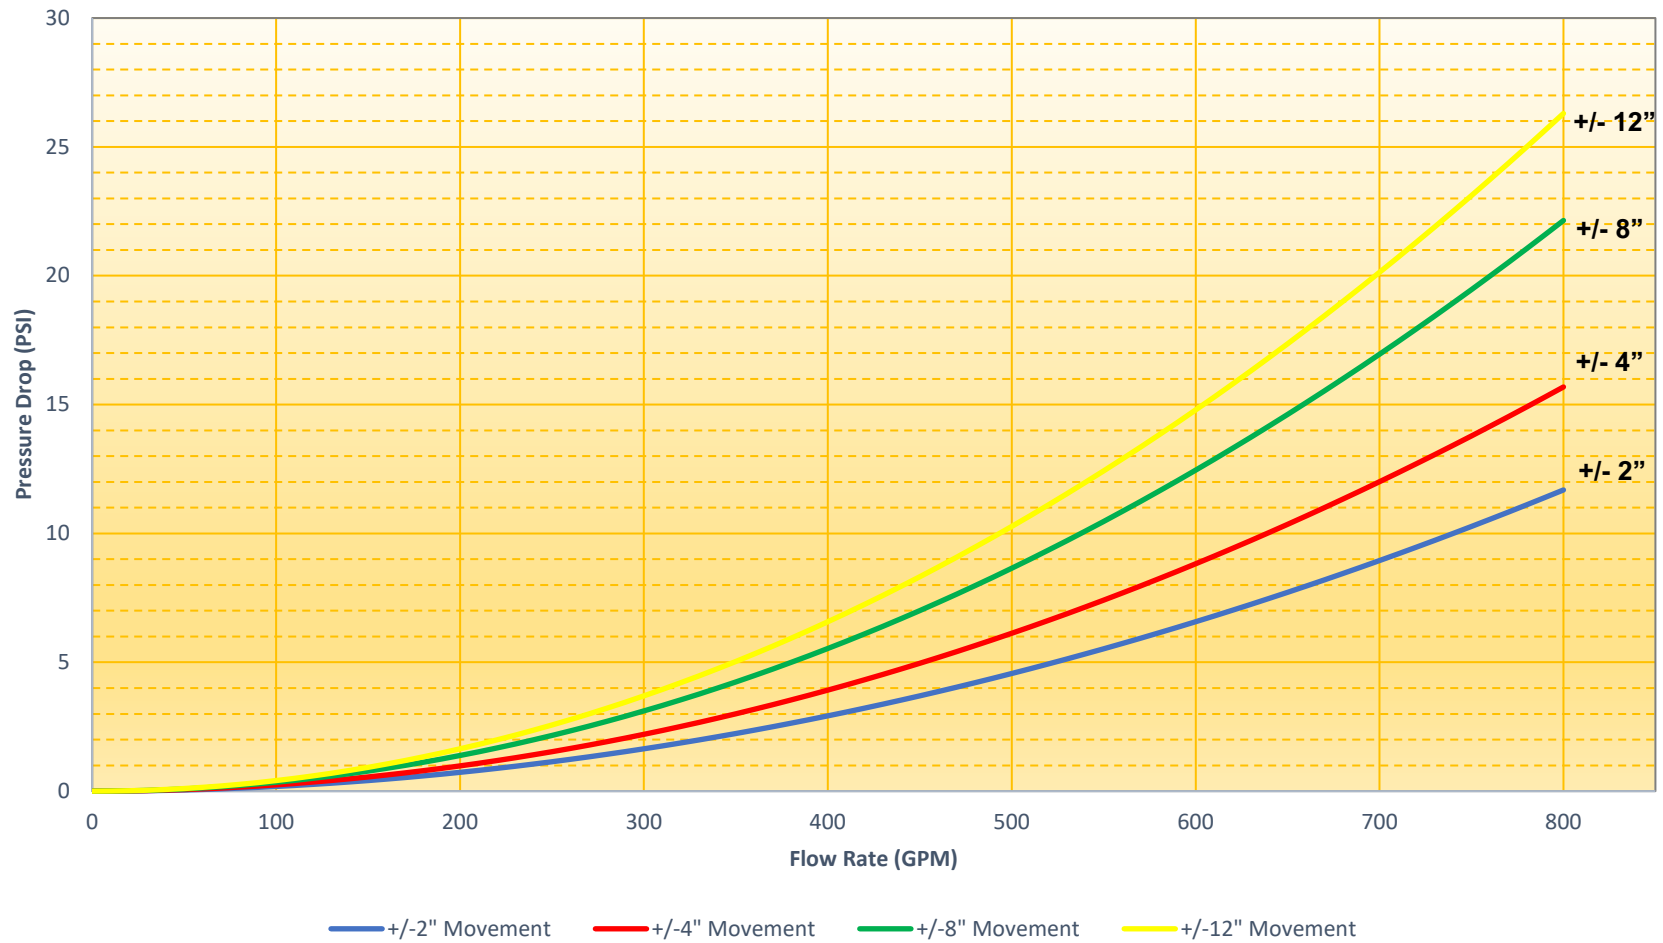

### 2" Metraflex FireStrait Pressure Drop

### 2-1/2" Metraflex FireStrait Pressure Drop