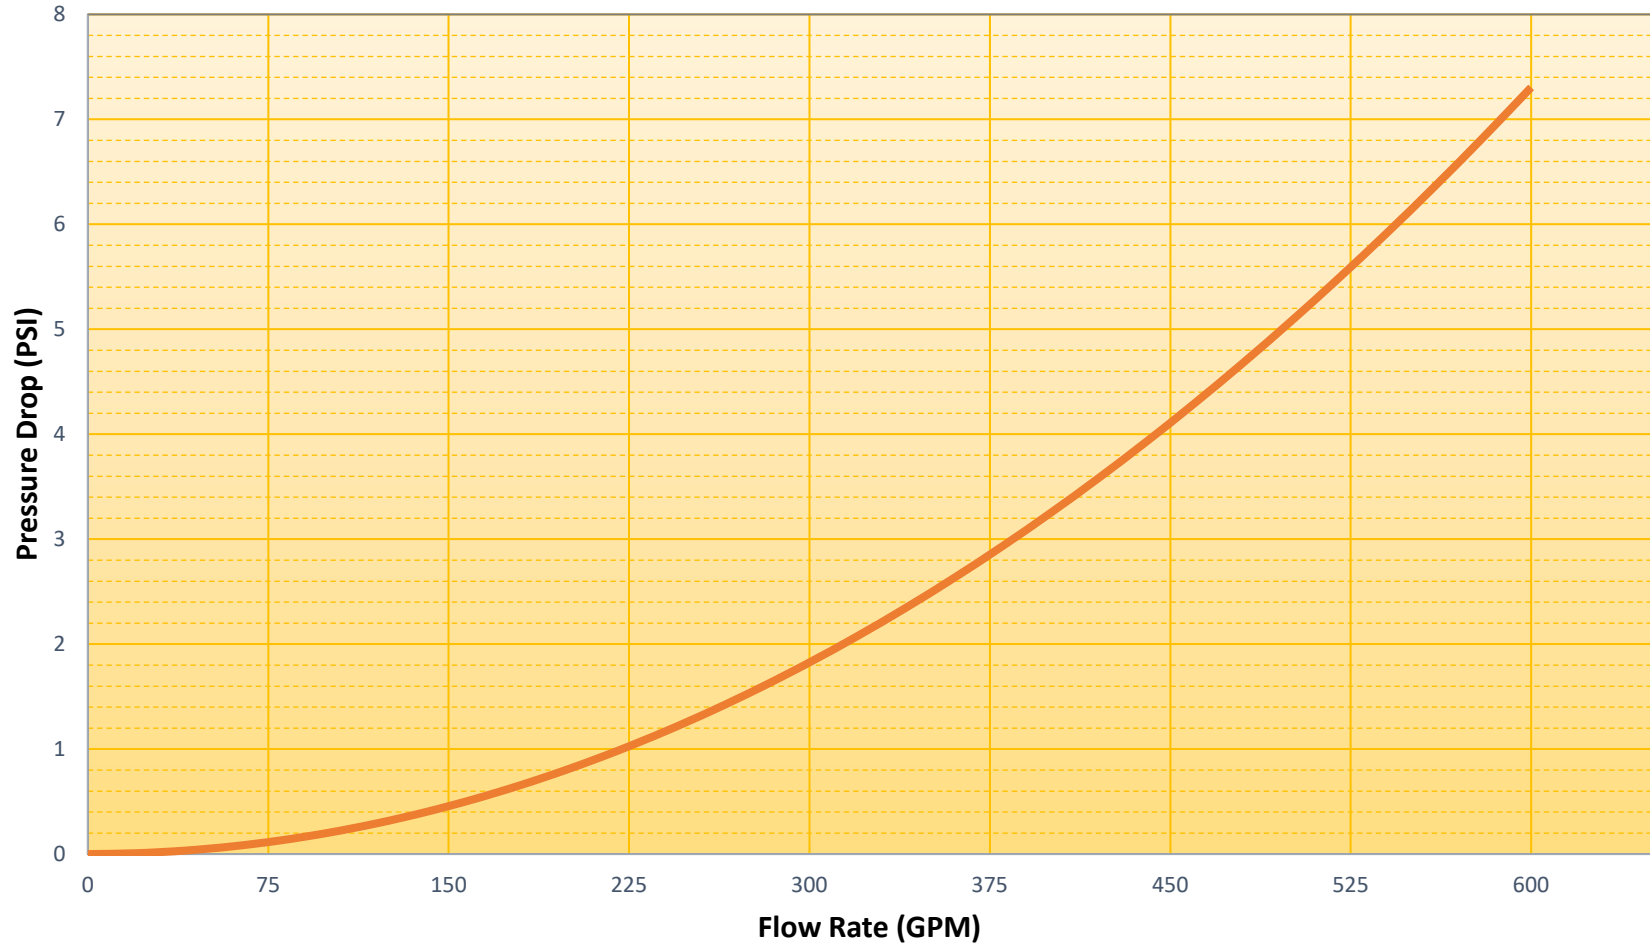

2" Metraflex FireGator Pressure Drop

2-1/2" FireGator Pressure Drop

3" FireGator Pressure Drop

4" FireGator Pressure Drop

5" FireGator Pressure Drop

6" FireGator Pressure Drop

8" FireGator Pressure Drop