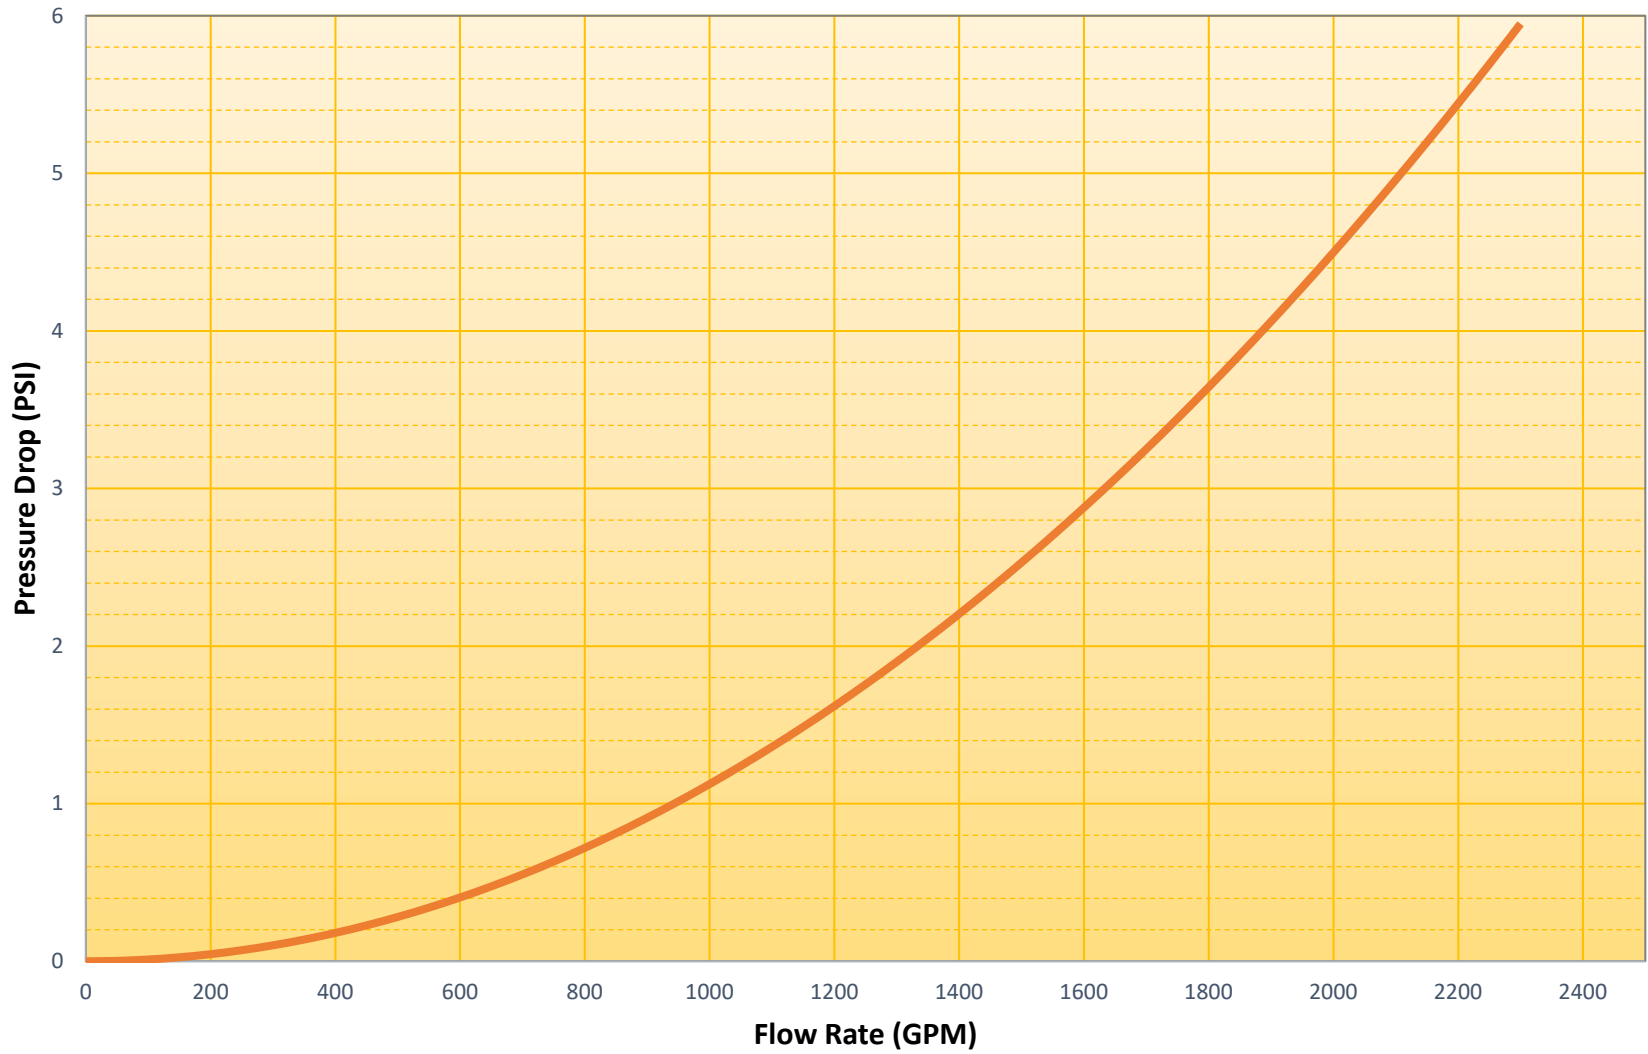

2" Metraflex FireGator Pressure Drop

2-1/2" FireGator Pressure Drop

3" FireGator Pressure Drop

4" FireGator Pressure Drop

5" FireGator Pressure Drop

6" FireGator Pressure Drop

8" FireGator Pressure Drop