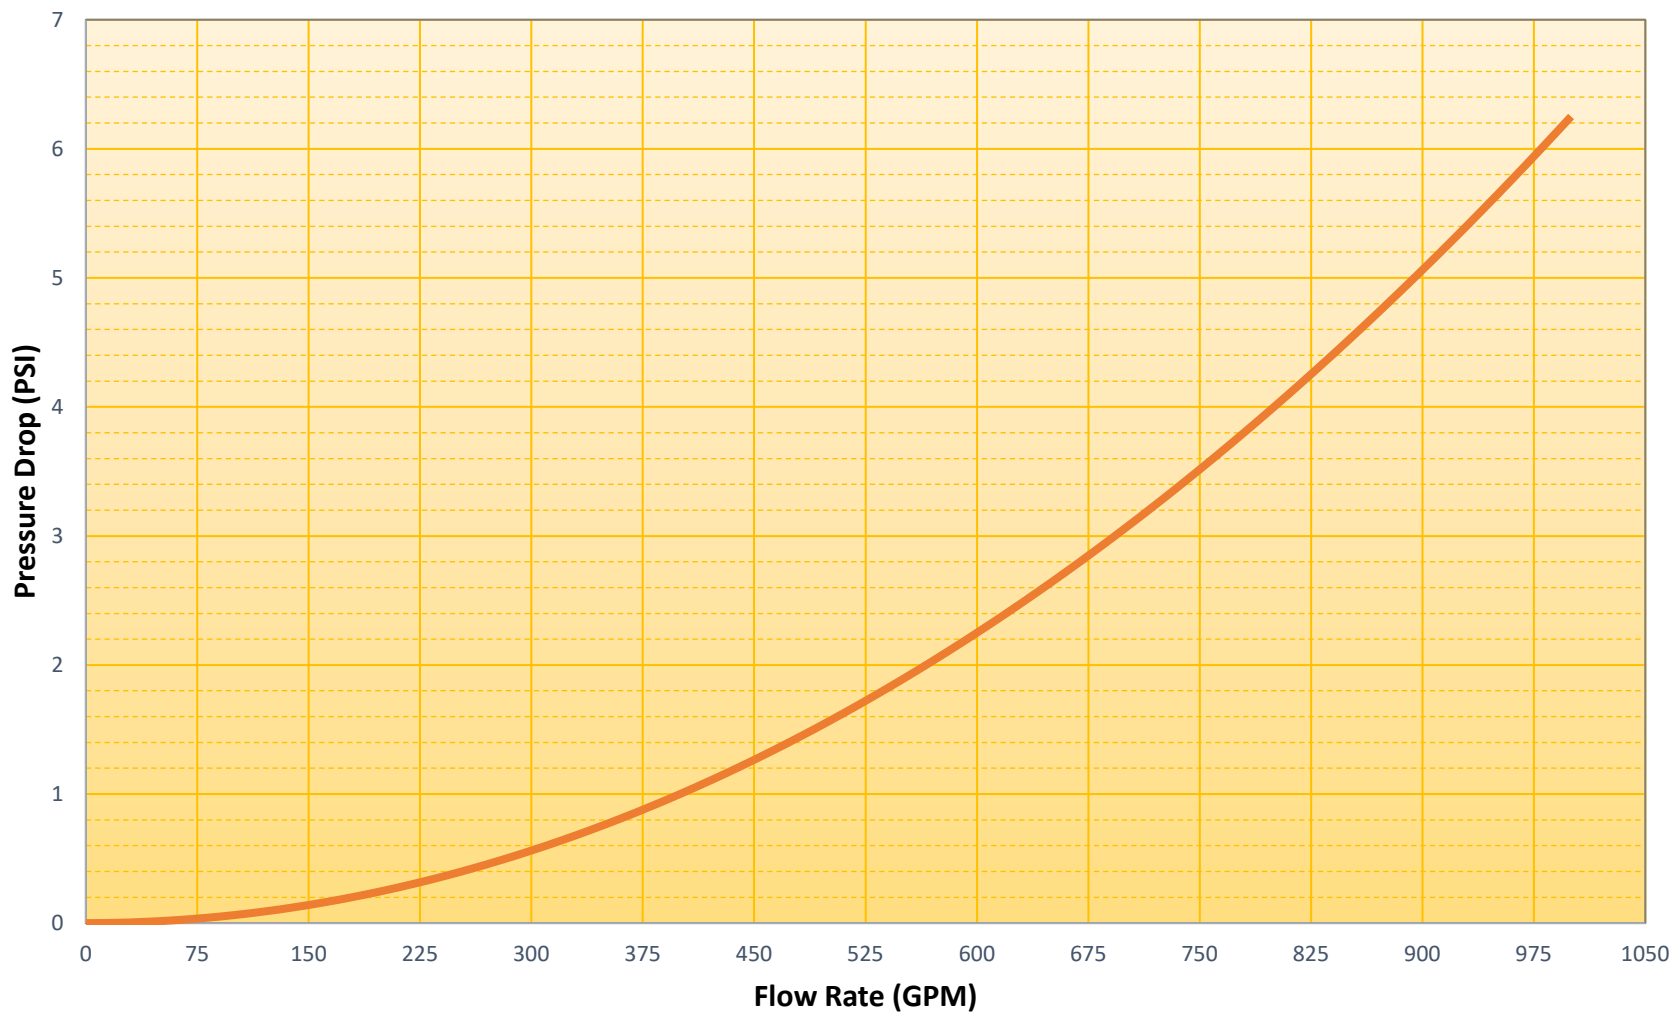

2" Metraflex FireGator Pressure Drop

2-1/2" FireGator Pressure Drop

3" FireGator Pressure Drop

4" FireGator Pressure Drop

5" FireGator Pressure Drop

6" FireGator Pressure Drop

8" FireGator Pressure Drop