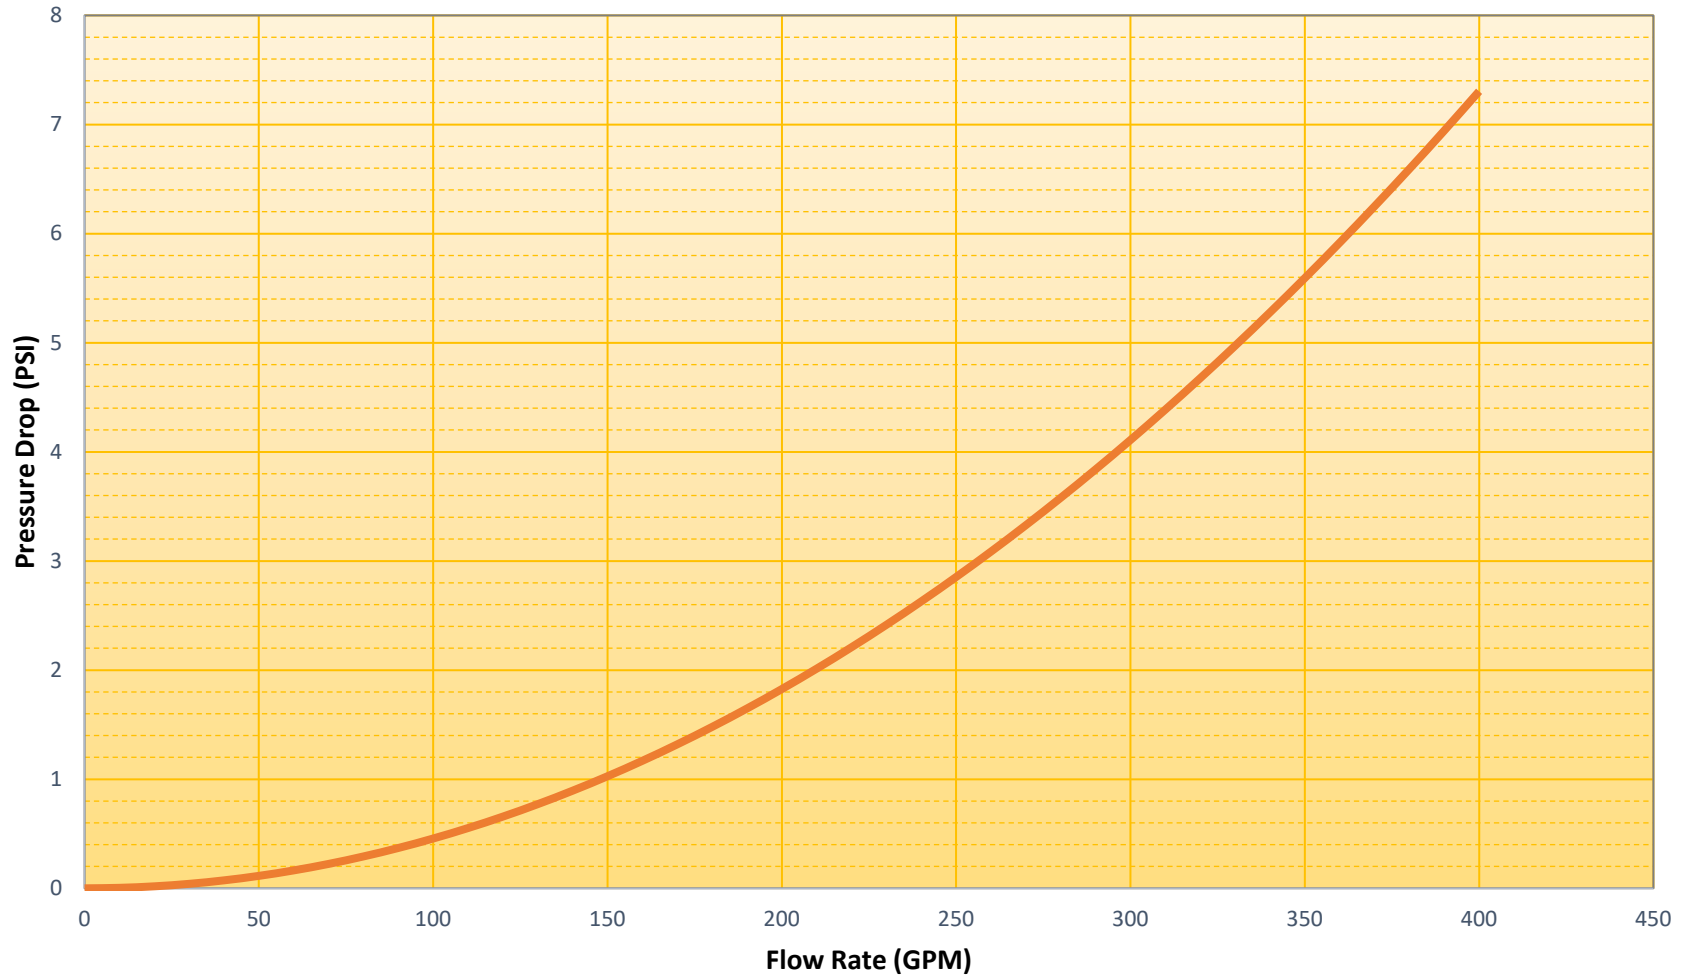

2" Metraflex FireGator Pressure Drop

2-1/2" FireGator Pressure Drop

3" FireGator Pressure Drop

4" FireGator Pressure Drop

5" FireGator Pressure Drop

6" FireGator Pressure Drop

8" FireGator Pressure Drop