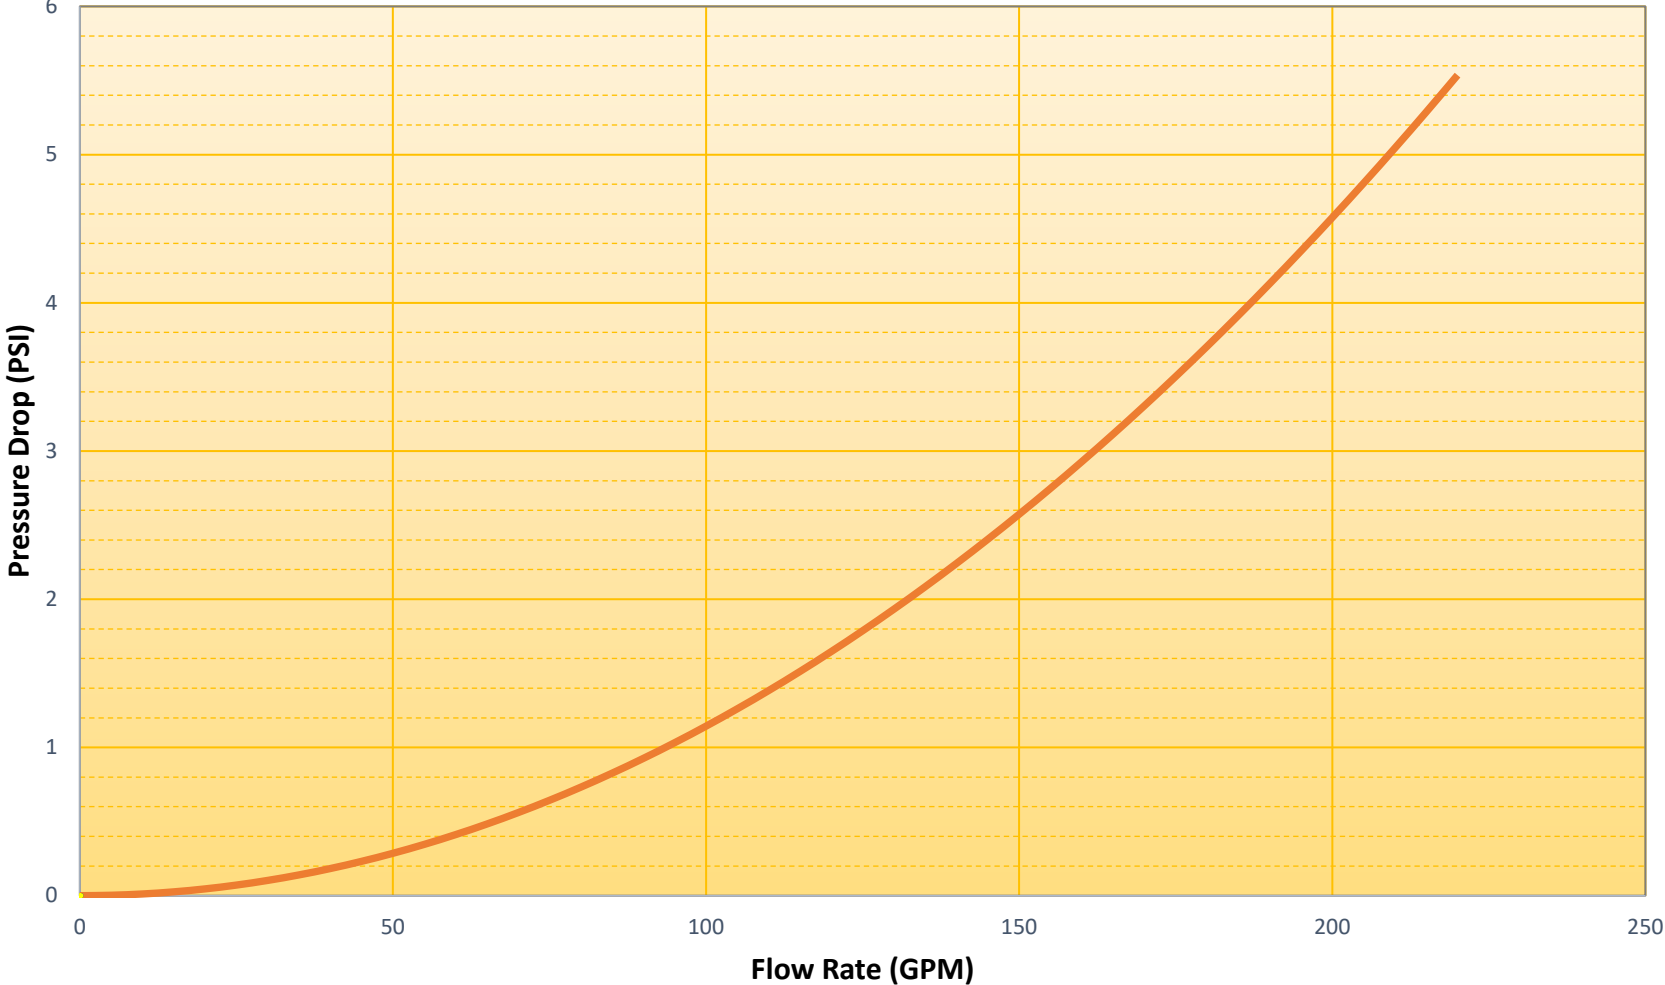

2" Metraflex FireGator Pressure Drop

2-1/2" FireGator Pressure Drop

3" FireGator Pressure Drop

4" FireGator Pressure Drop

5" FireGator Pressure Drop

6" FireGator Pressure Drop

8" FireGator Pressure Drop