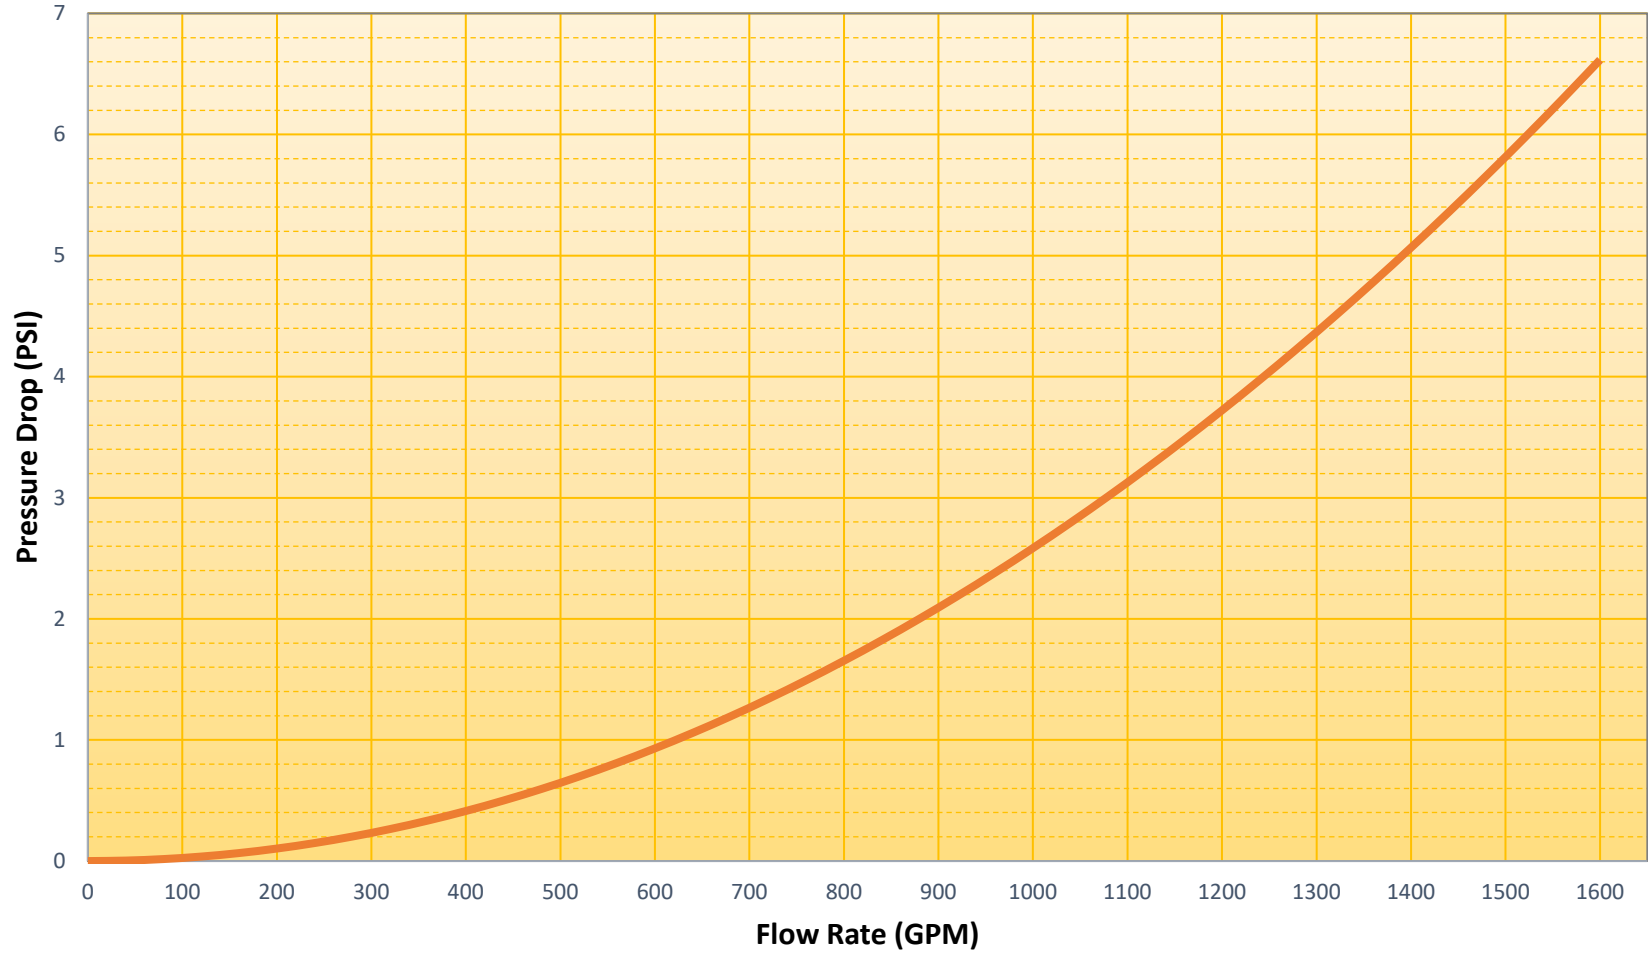

2" Metraflex FireGator Pressure Drop

2-1/2" FireGator Pressure Drop

3" FireGator Pressure Drop

4" FireGator Pressure Drop

5" FireGator Pressure Drop

6" FireGator Pressure Drop

8" FireGator Pressure Drop