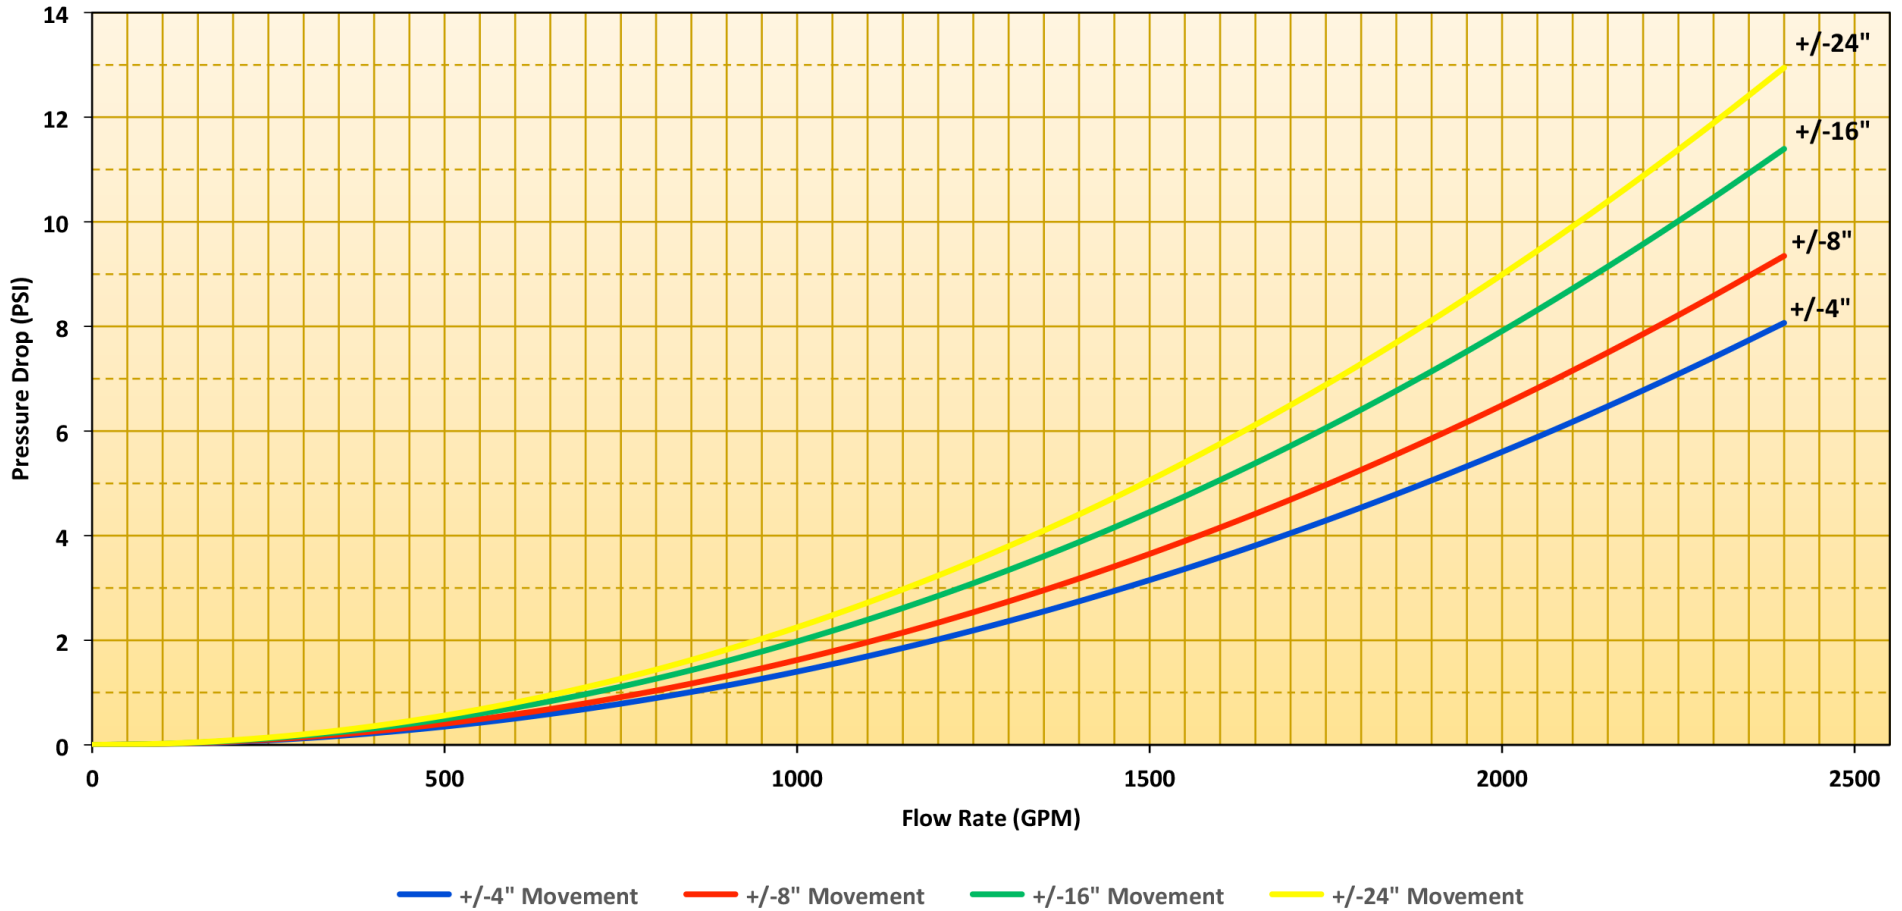

6" Metraflex Fireloop Pressure Drop