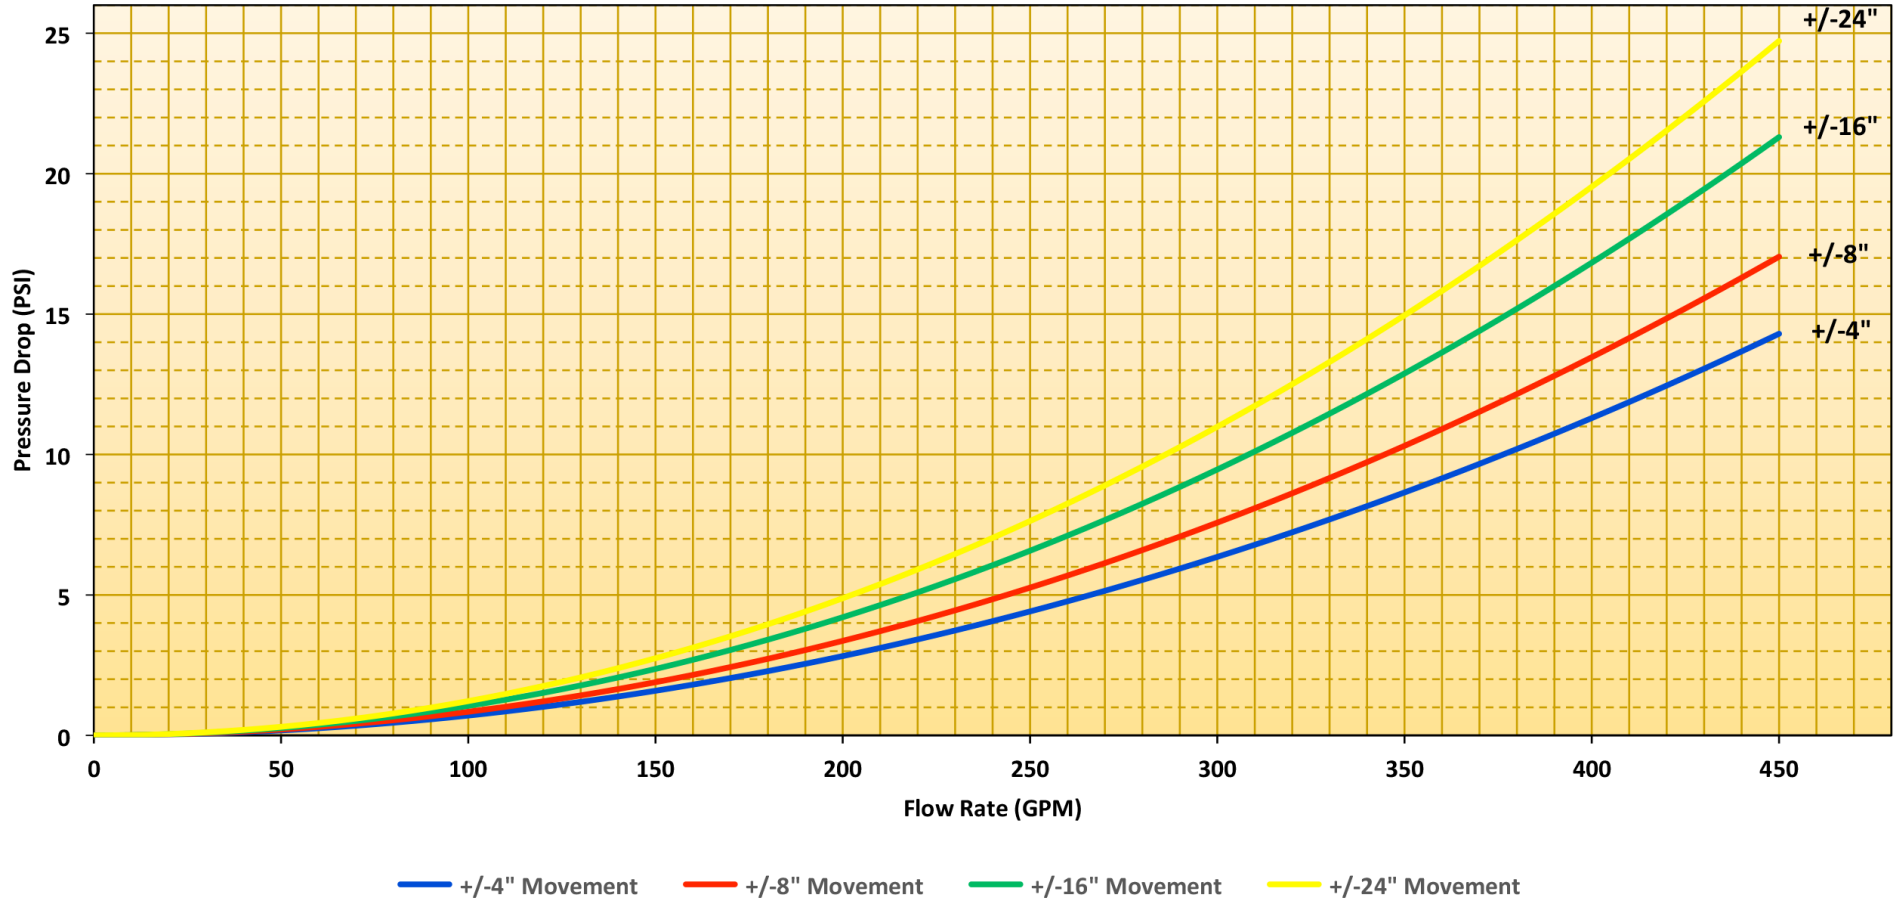

2.5" Metraflex Fireloop Pressure Drop