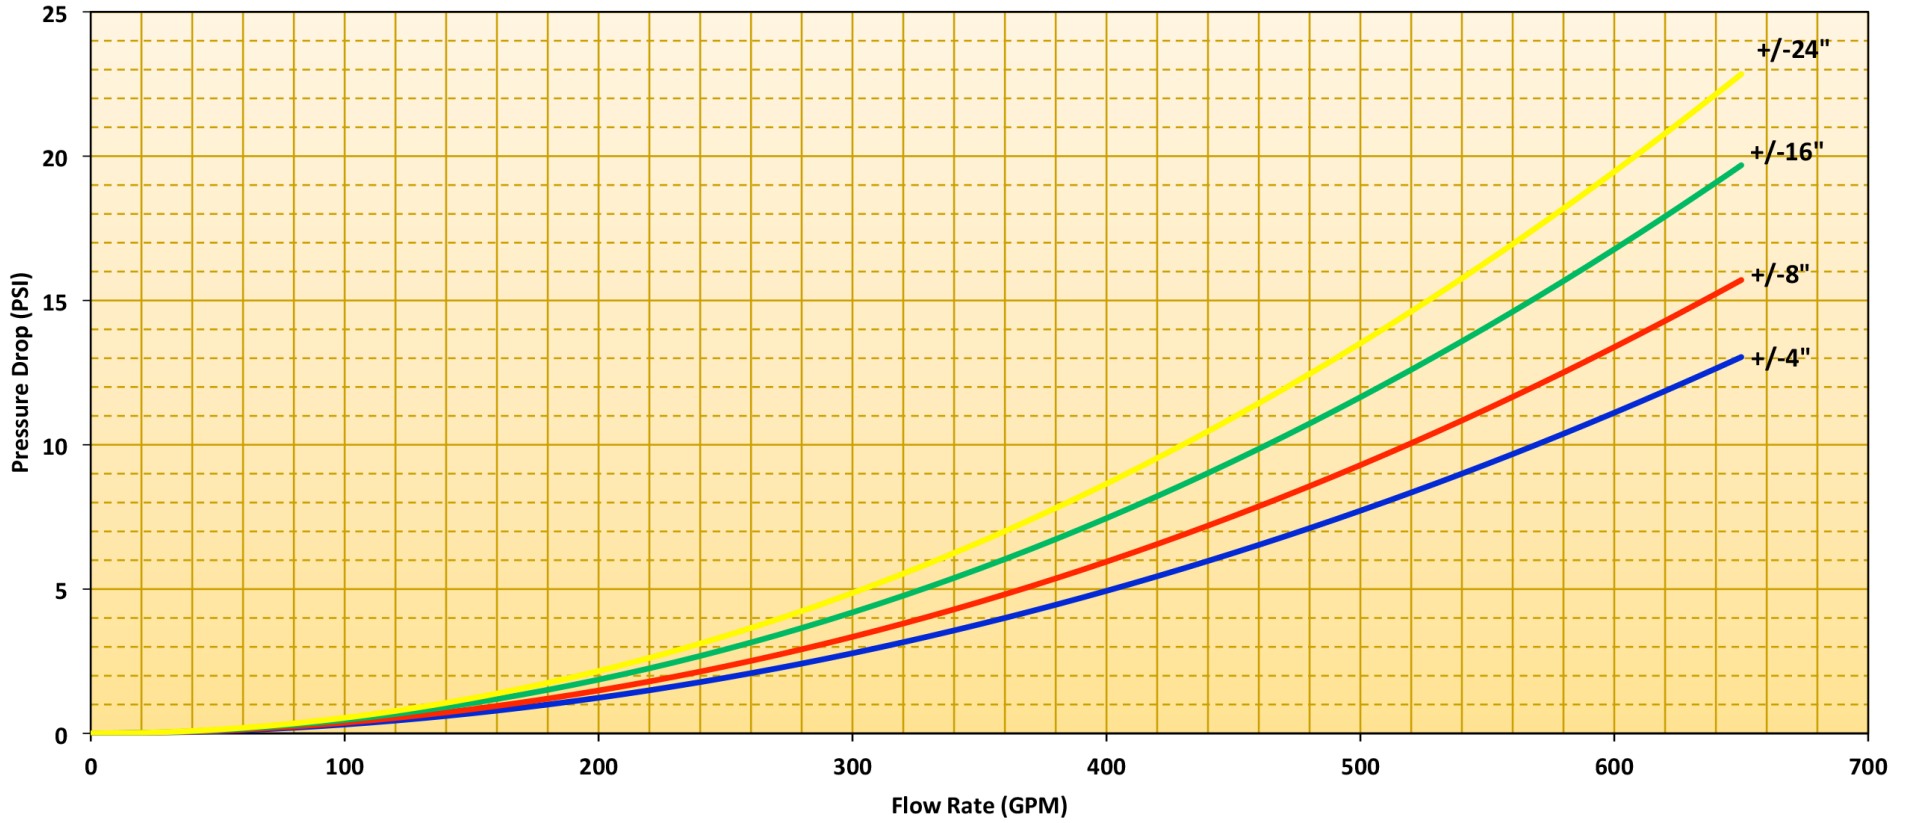

3" Metraflex Fireloop Pressure Drop

— +/-4" Movement   — +/-8" Movement   — +/-16" Movement   — +/-24" Movement