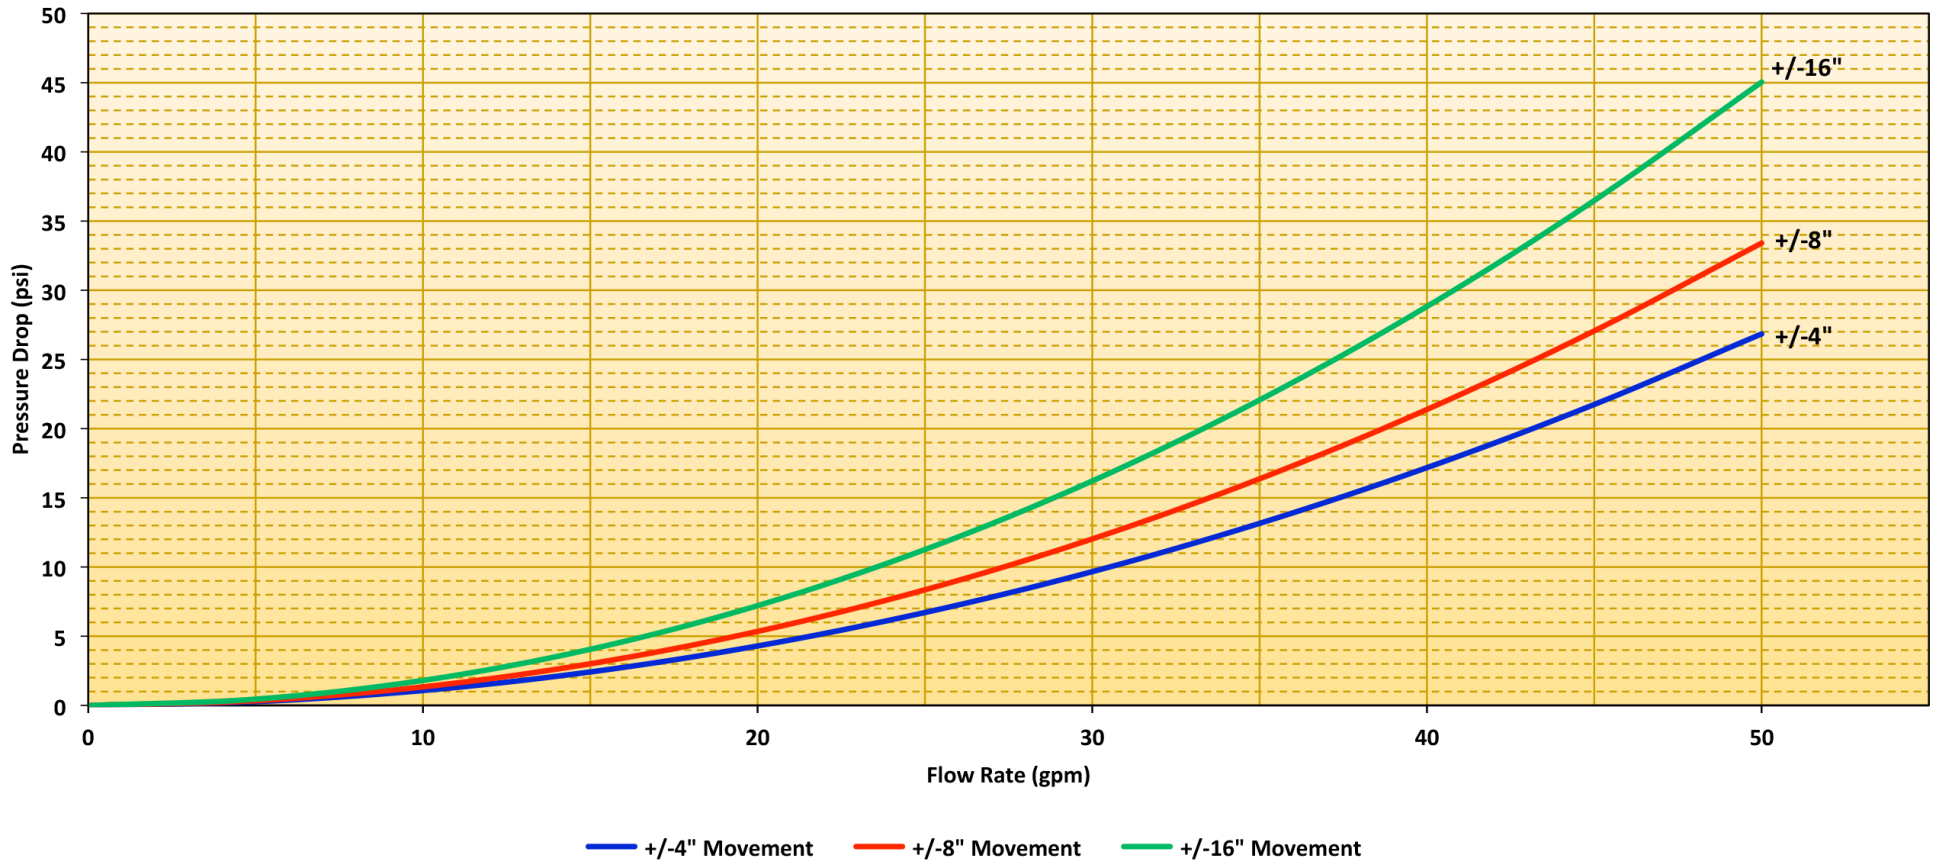

# .75" Metraflex Fireloop Pressure Drop