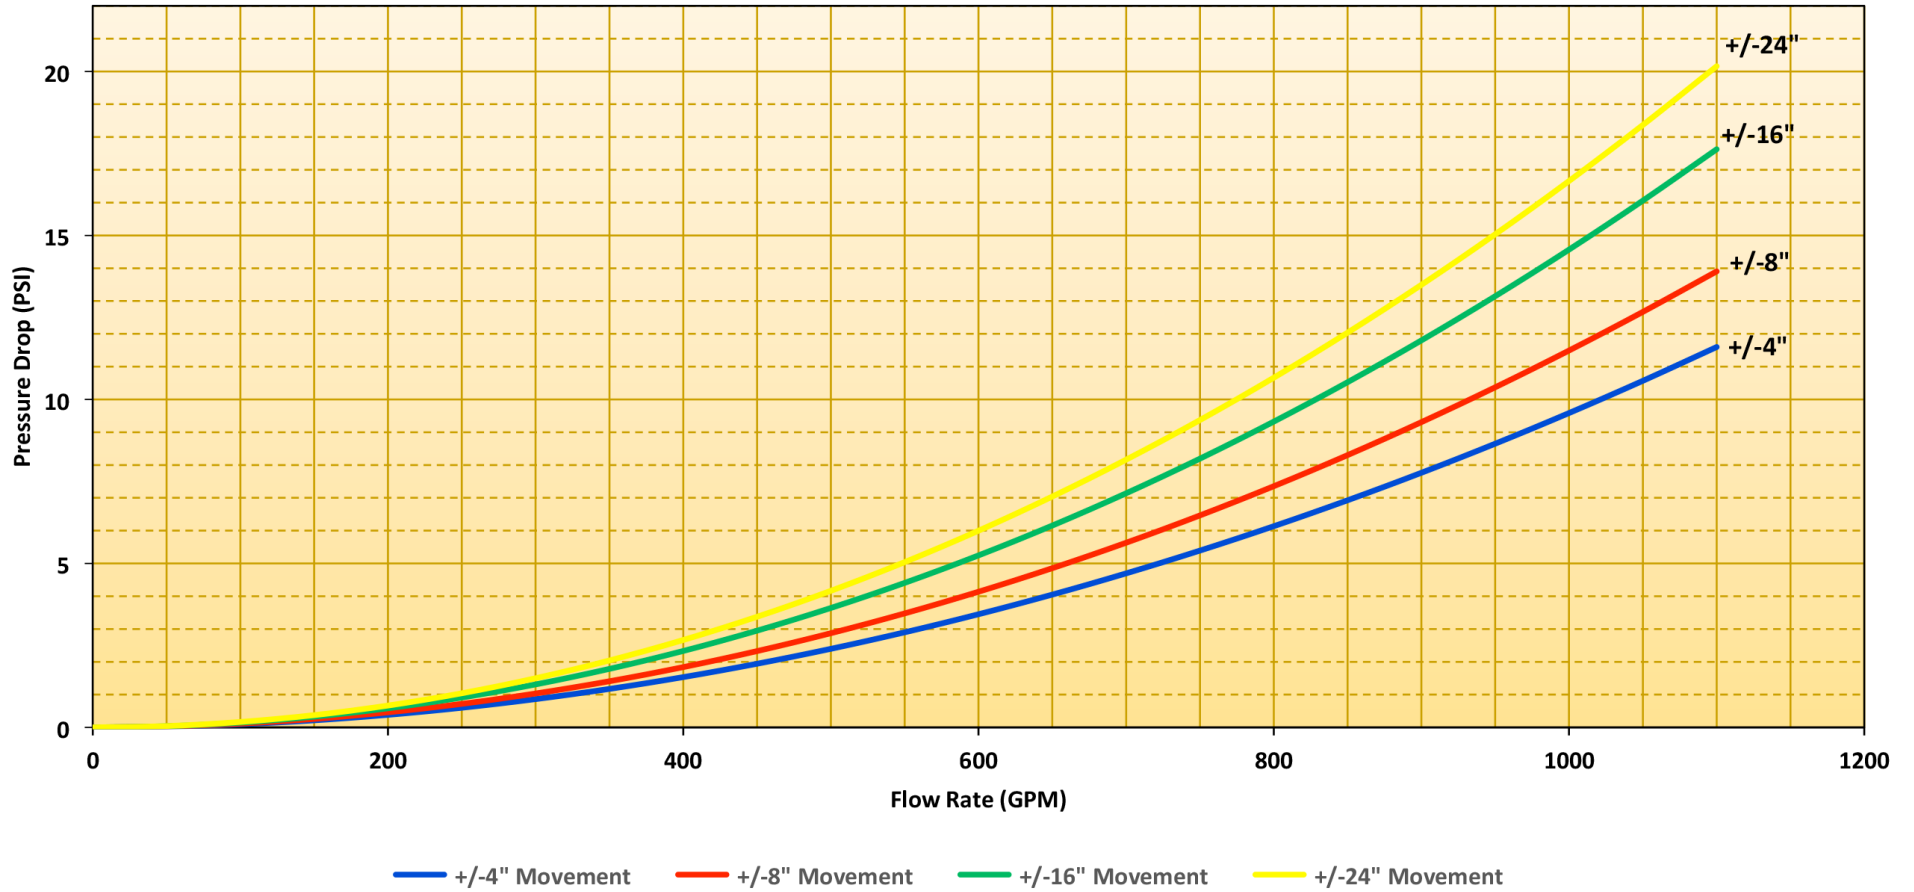

4" Metraflex Fireloop Pressure Drop