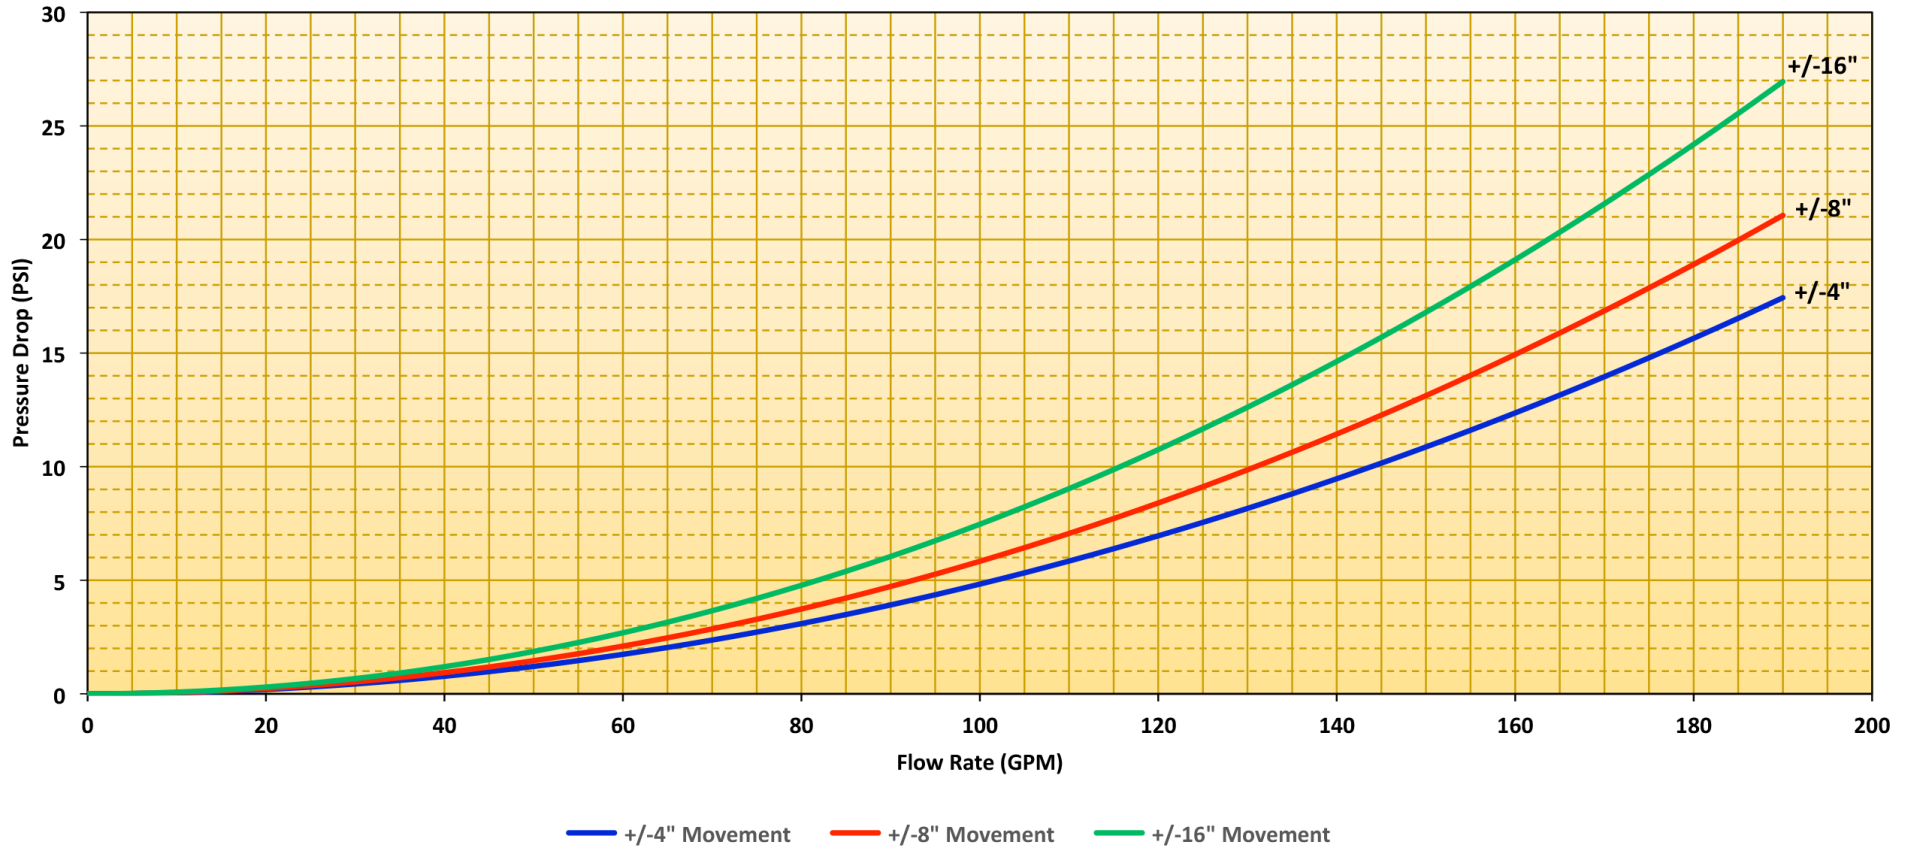

1.5" Metraflex Fireloop Pressure Drop