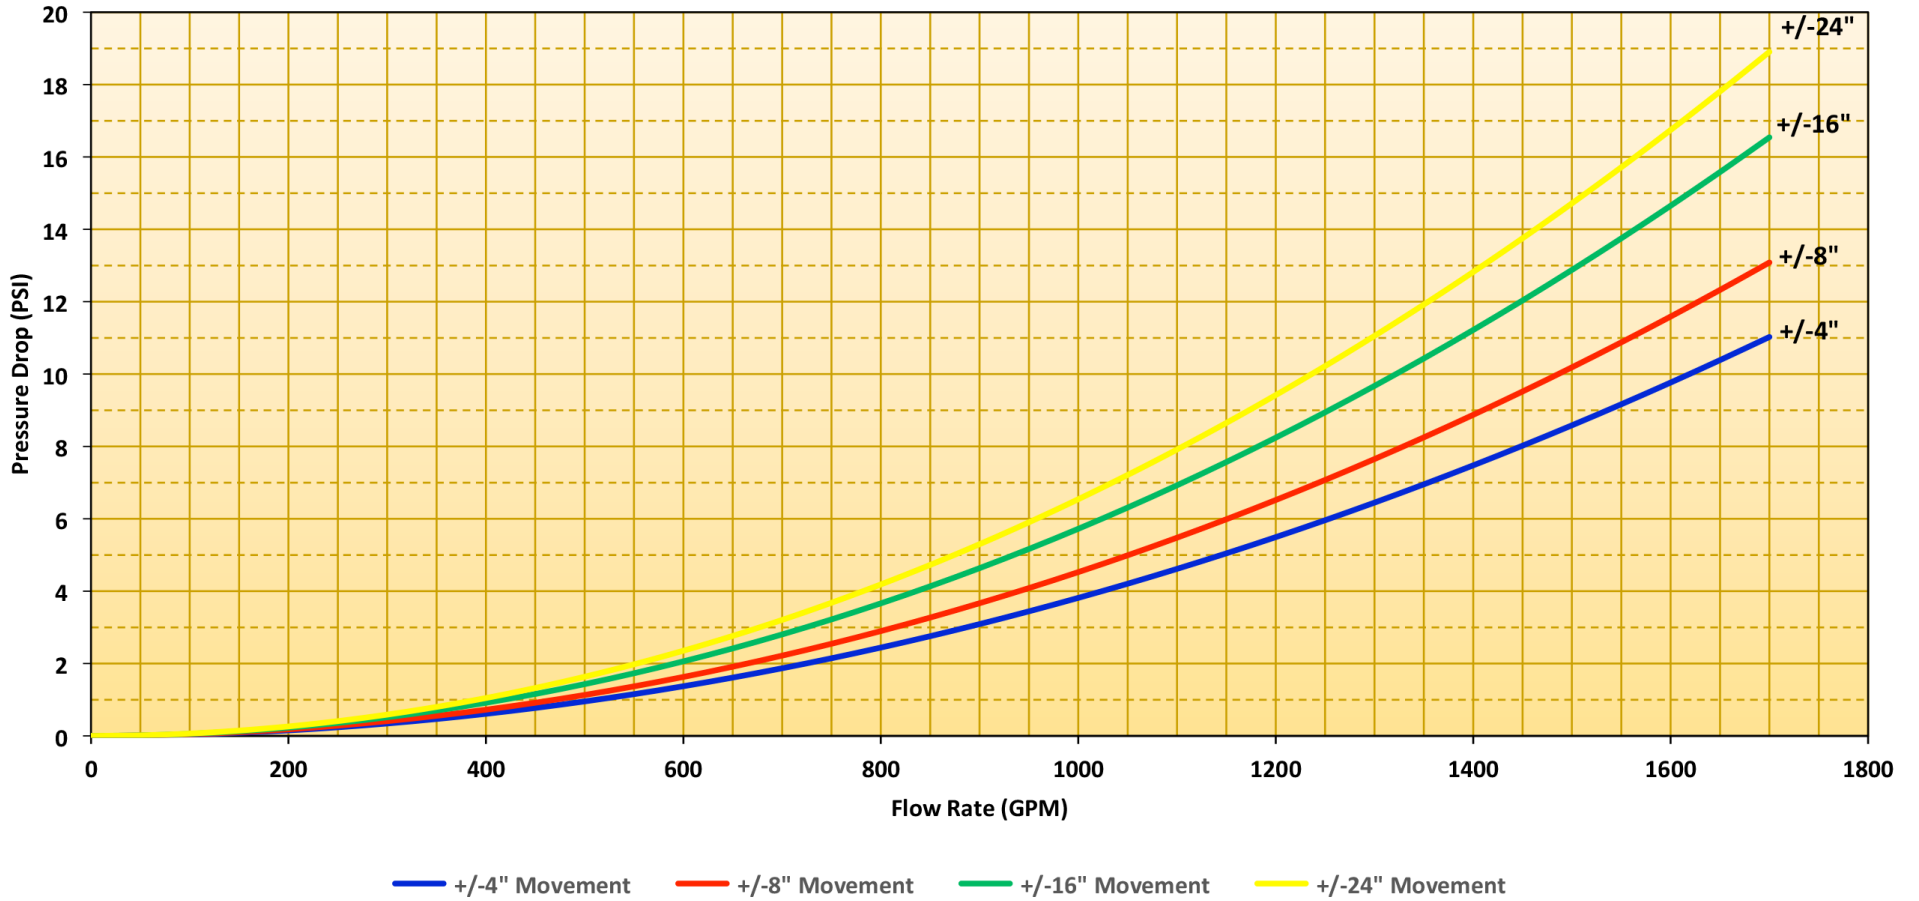

5" Metraflex Fireloop Pressure Drop