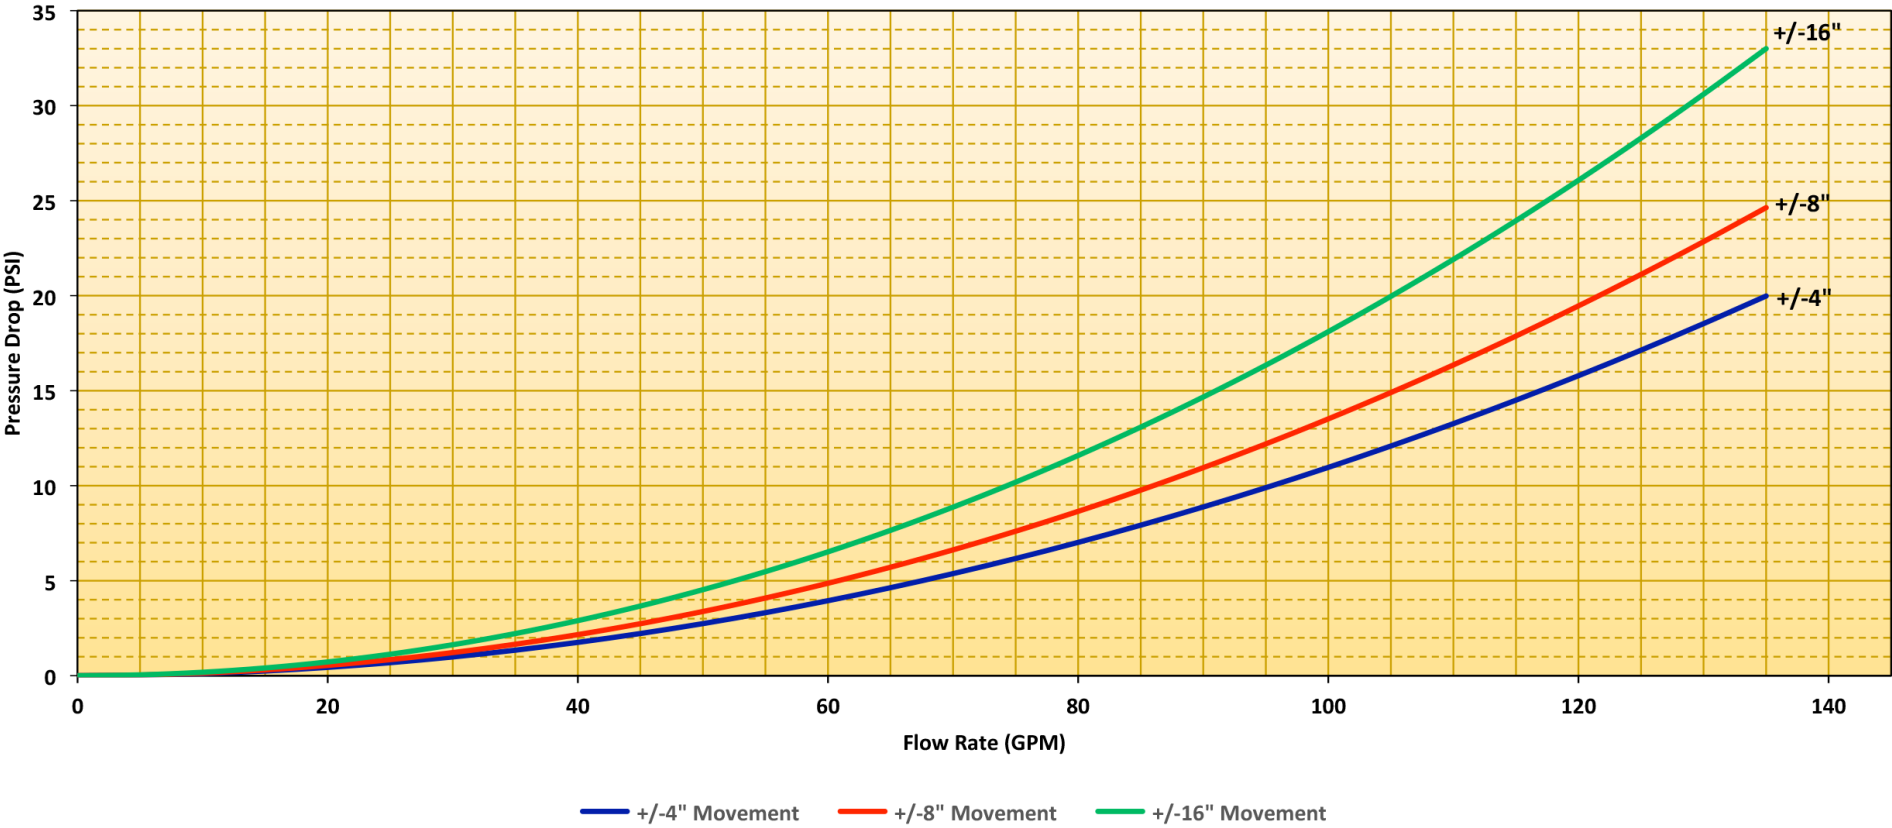

1.25" Metraflex Fireloop Pressure Drop