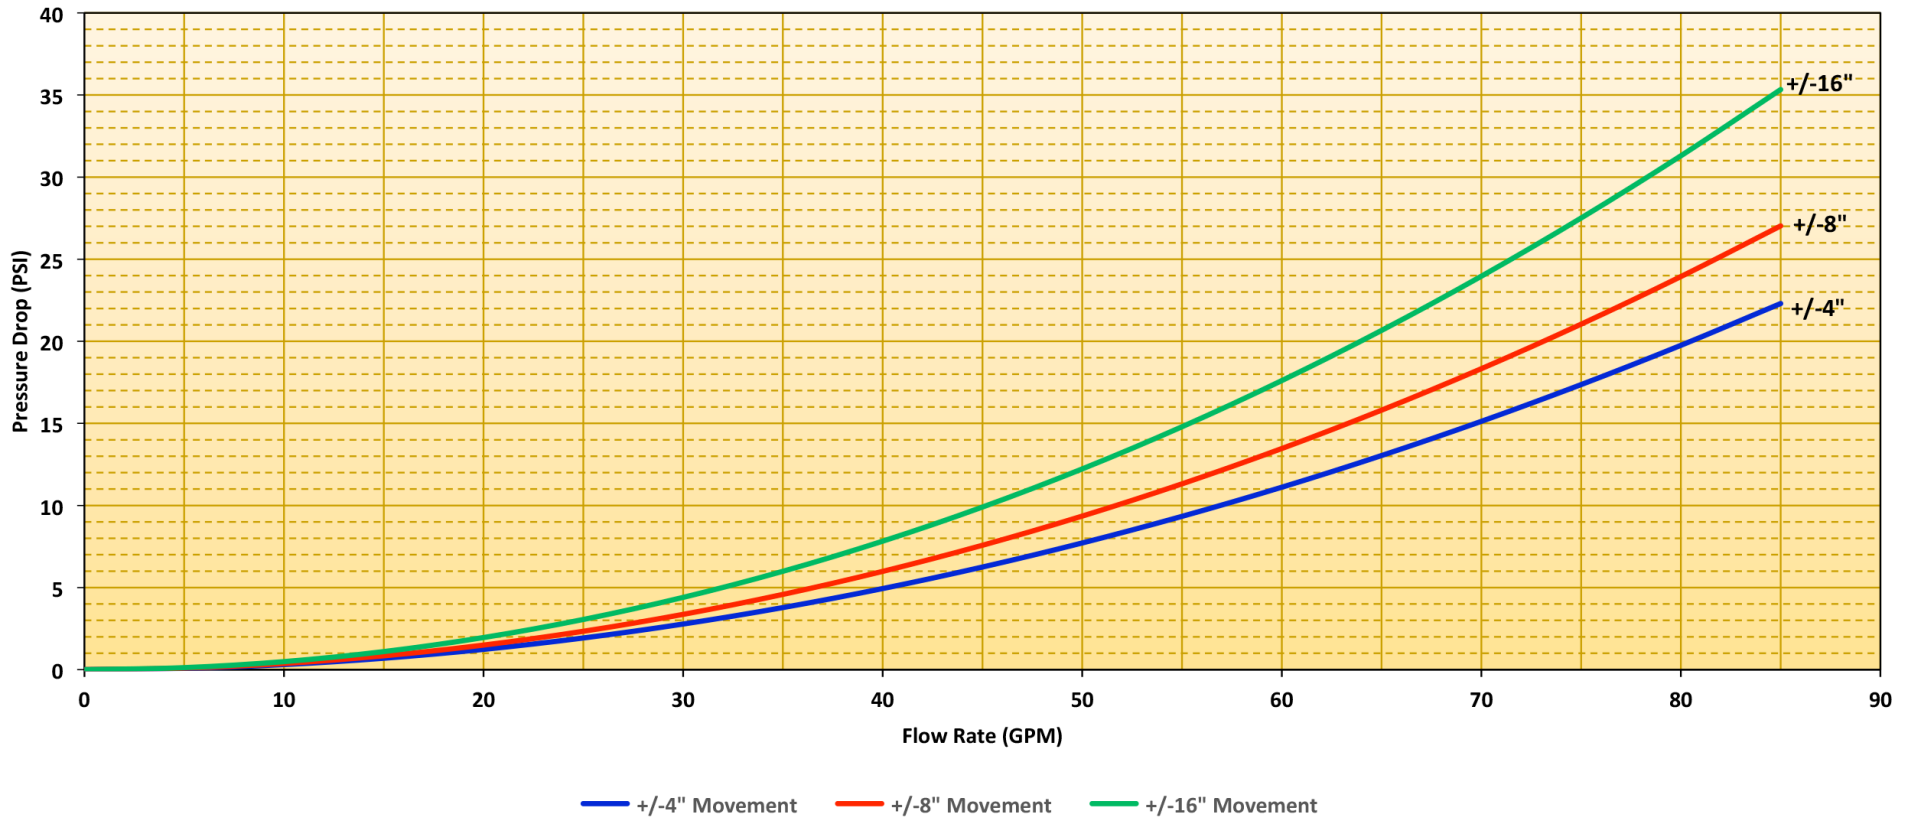

1" Metraflex Fireloop Pressure Drop