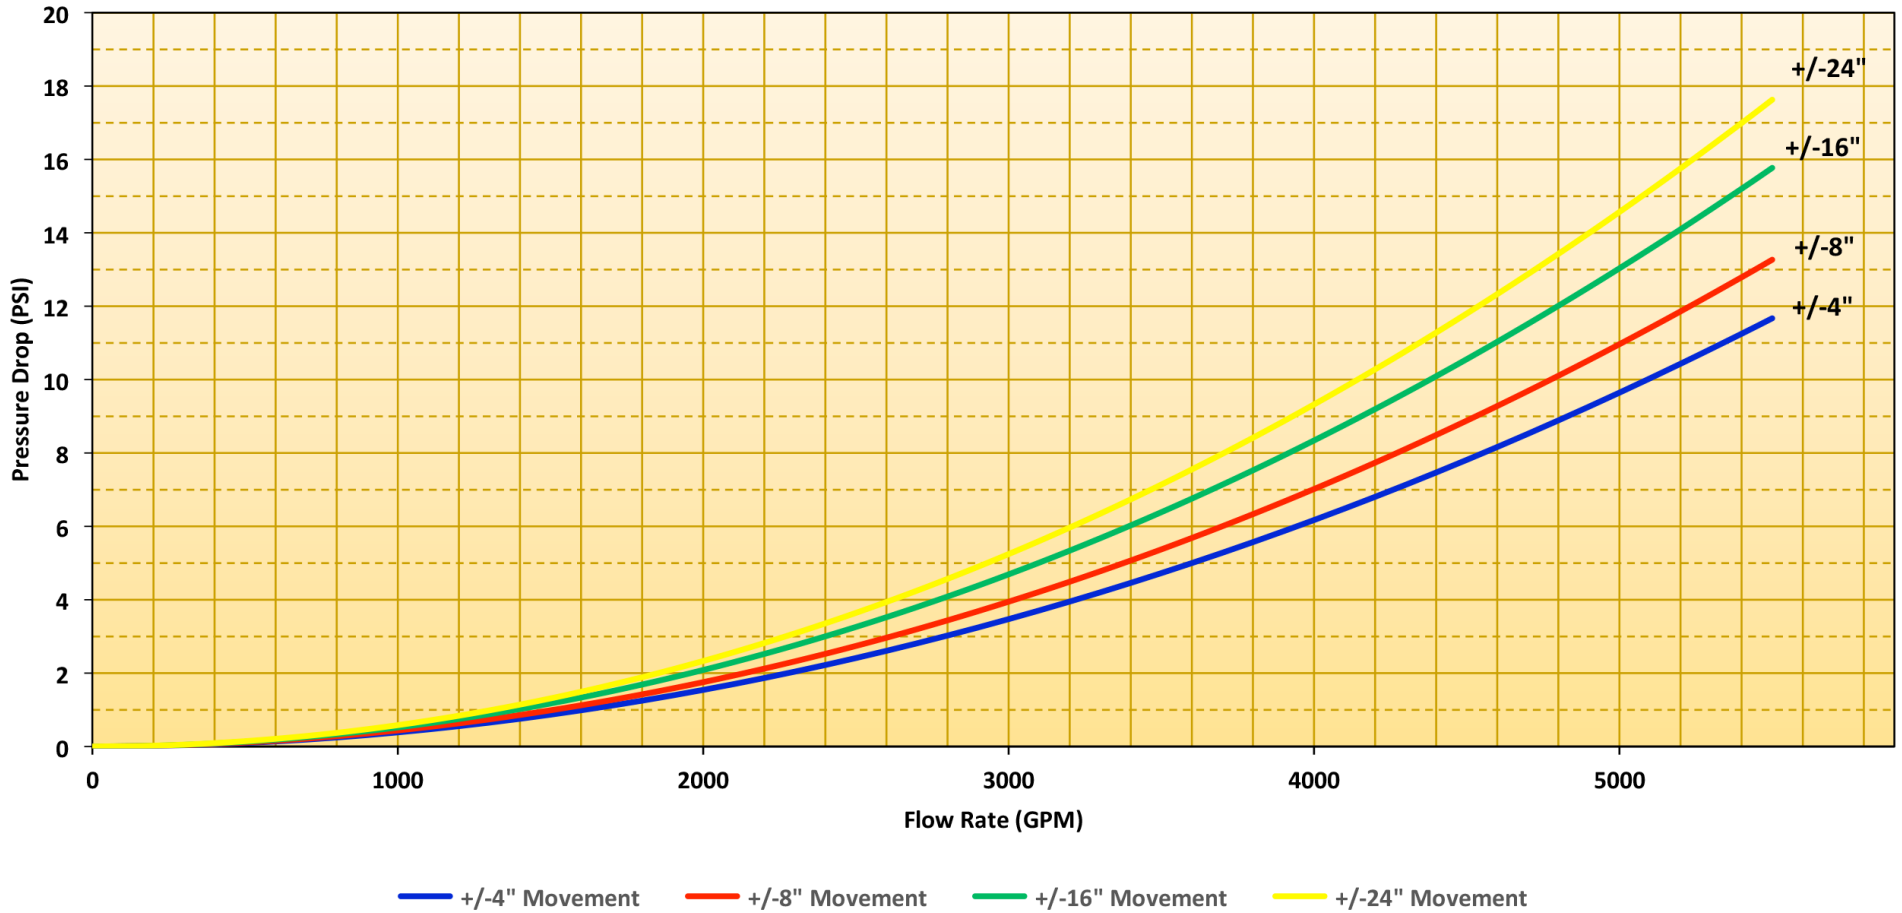

8" Metraflex Fireloop Pressure Drop