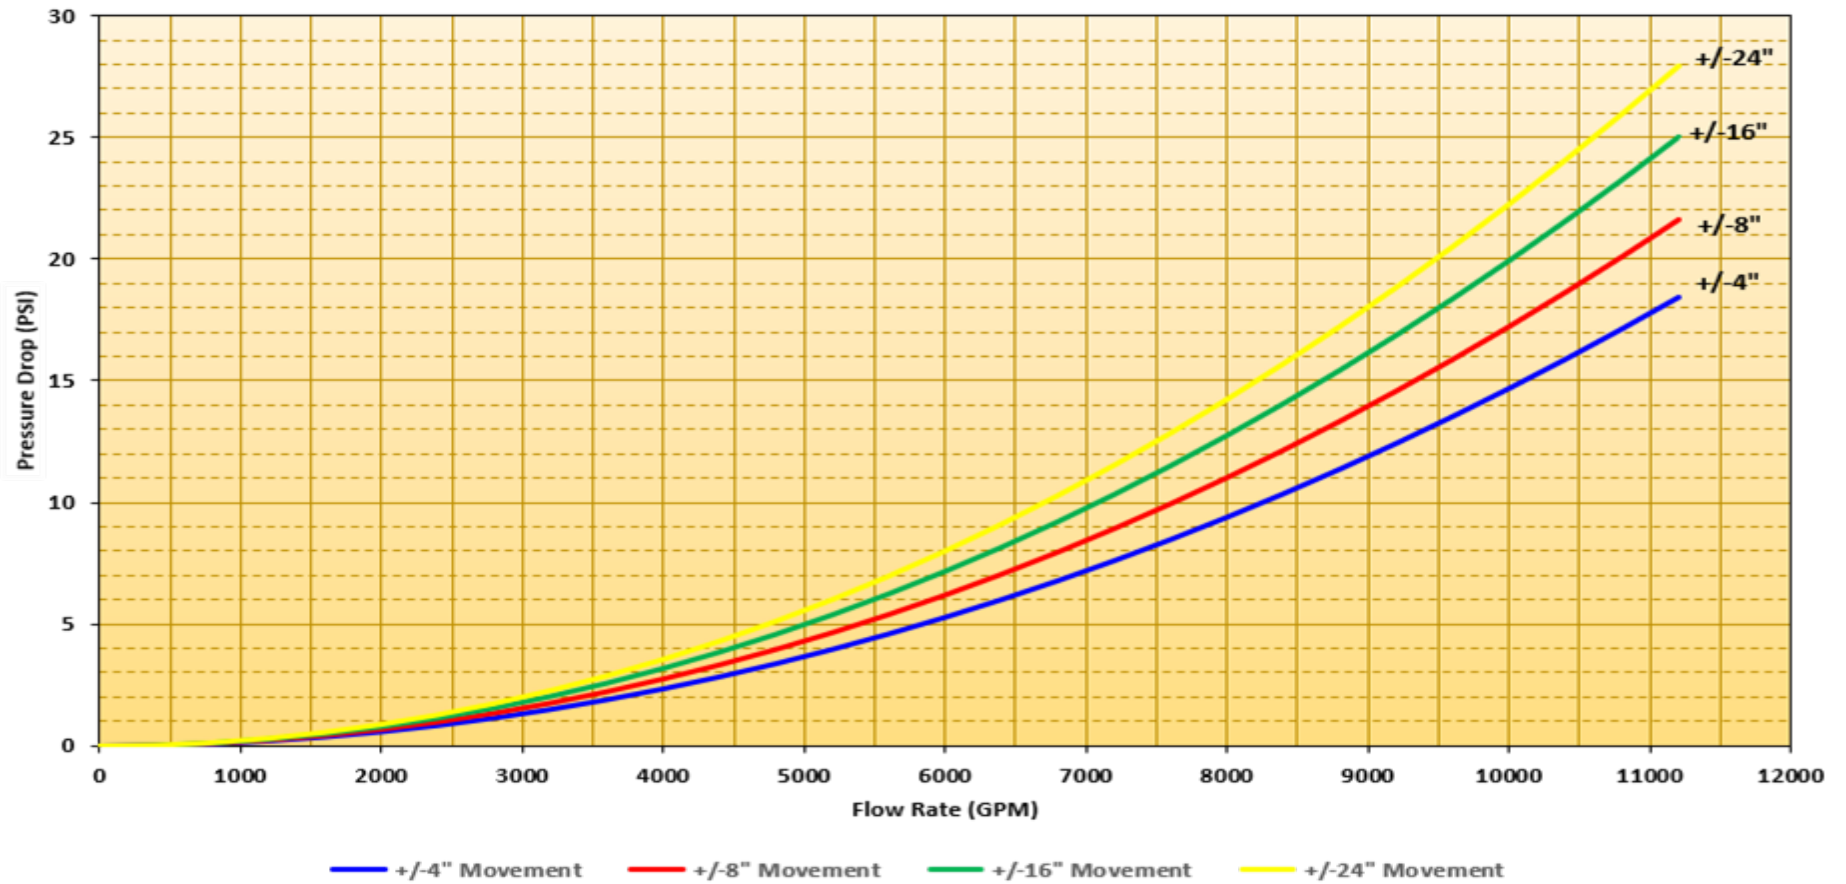

10" Metraflex Fireloop Pressure Drop