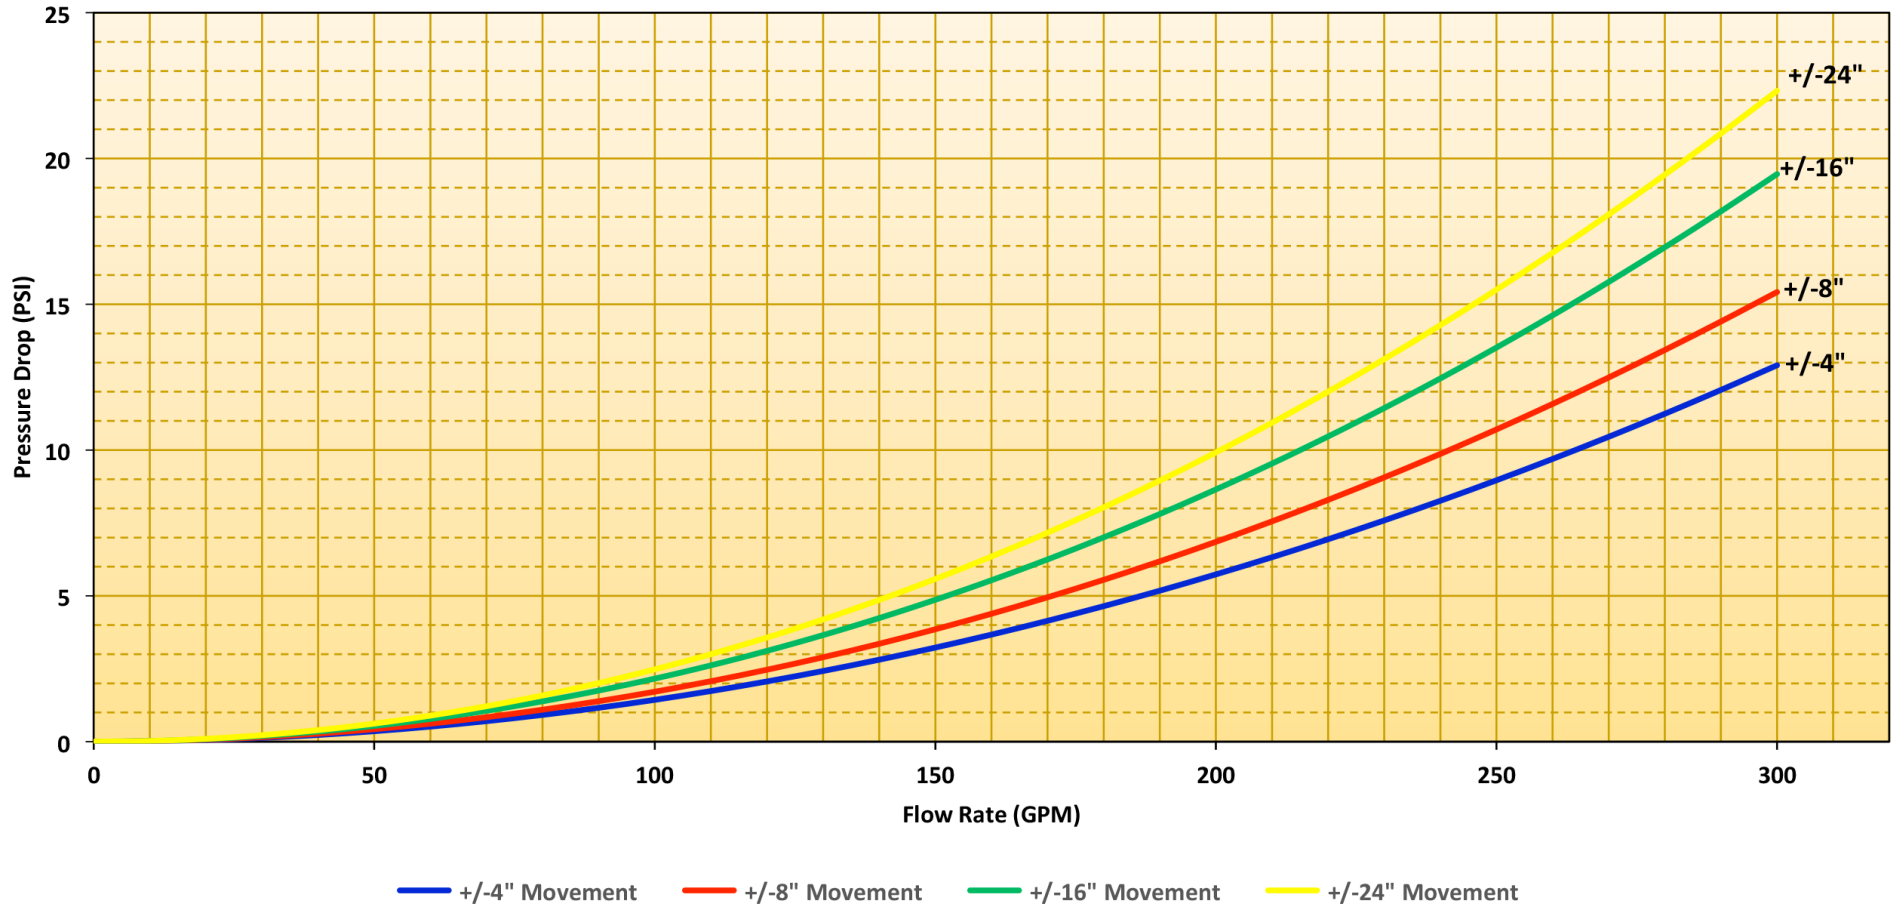

2" Metraflex Fireloop Pressure Drop